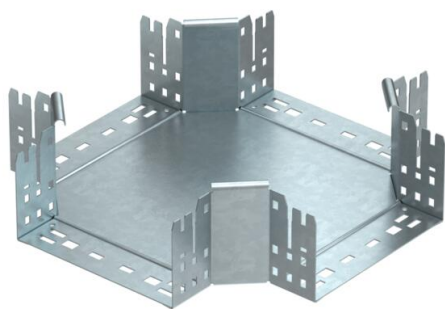

Technical data sheet

Magic cross-over 110 FT

Item number: 7027185

Cross-over with quick connector system. For all cable tray types of 110 mm side height.

St Steel

FT Hot-dip galvanised

Master data

Item number	7027185
Type	RKM 120 FT
Description 1	Cross over
Description 2	with quick connector
Manufacturer	OBO
Dimension	110x200
Material	Steel
Surface	Hot-dip galvanised
Surface standard	DIN EN ISO 1461
Smallest sales unit	1
Unit of quantity	Piece
Weight	206.2 kg
Weight unit	kg/100 pc.

Technical data sheet

Magic cross-over 110 FT

Item number: 7027185

Dimensions

Width	200 mm
Height	110 mm
Plate thickness	1.25 mm
Dimension B	200 mm

Technical data

Bend (angle)	90°
Connector version	Integrated connector
Maintain electrical functions	no
Material thickness, floor plate	1.25 mm
NATO hole pattern	no
Change of direction	Horizontal
Rustproof steel, pickled	no
Wide-span version	no
Type of connector, cable support system	Click fastening
Rail thickness	1.25 mm