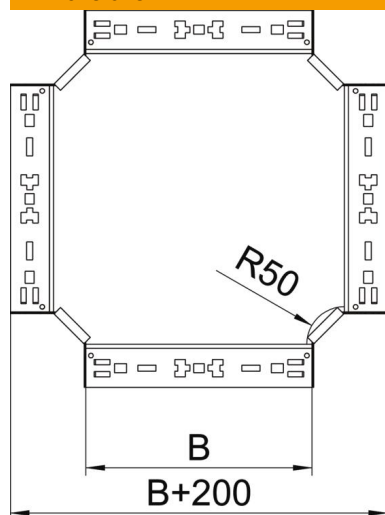

Technical data sheet

Magic cross-over 110 FT

Item number: 7027187

Cross-over with quick connector system. For all cable tray types of 110 mm side height.

St Steel

FT Hot-dip galvanised

Master data

Item number	7027187
Type	RKM 130 FT
Description 1	Cross over
Description 2	with quick connector
Manufacturer	OBO
Dimension	110x300
Material	Steel
Surface	Hot-dip galvanised
Surface standard	DIN EN ISO 1461
Smallest sales unit	1
Unit of quantity	Piece
Weight	297.7 kg
Weight unit	kg/100 pc.

Technical data sheet

Magic cross-over 110 FT

Item number: 7027187

Dimensions

Width	300 mm
Height	110 mm
Plate thickness	1.25 mm
Dimension B	300 mm

Technical data

Bend (angle)	90°
Connector version	Integrated connector
Maintain electrical functions	no
Material thickness, floor plate	1.25 mm
NATO hole pattern	no
Change of direction	Horizontal
Rustproof steel, pickled	no
Wide-span version	no
Type of connector, cable support system	Click fastening
Rail thickness	1.25 mm