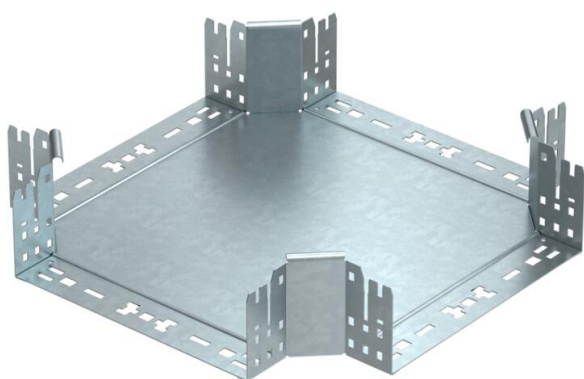

Technical data sheet

Magic cross-over 110 FT

Item number: 7027187

Cross-over with quick connector system. For all cable tray types of 110 mm side height.

St Steel

FT Hot-dip galvanised

Master data

Item number	7027187
Type	RKM 130 FT
Description 1	Cross over
Description 2	with quick connector
Manufacturer	OBO
Dimension	110x300
Material	Steel
Surface	Hot-dip galvanised
Surface standard	DIN EN ISO 1461
Smallest sales unit	1
Unit of quantity	Piece
Weight	297.7 kg
Weight unit	kg/100 pc.

Technical data sheet

Magic cross-over 110 FT

Item number: 7027187

Dimensions

Width	300 mm
Height	110 mm
Plate thickness	1.25 mm
Dimension B	300 mm

Technical data

Bend (angle)	90°
Connector version	Integrated connector
Maintain electrical functions	no
Material thickness, floor plate	1.25 mm
NATO hole pattern	no
Change of direction	Horizontal
Rustproof steel, pickled	no
Wide-span version	no
Type of connector, cable support system	Click fastening
Rail thickness	1.25 mm