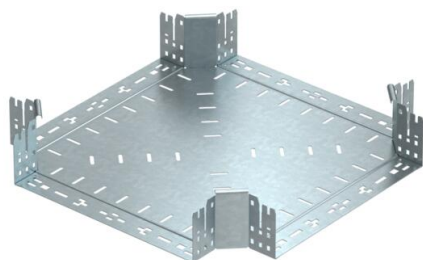

Technical data sheet

Magic cross-over 110 FT

Item number: 7027189

Cross-over with quick connector system. For all cable tray types of 110 mm side height.

St Steel

FT Hot-dip galvanised

Master data

Item number	7027189
Type	RKM 140 FT
Description 1	Cross over
Description 2	with quick connector
Manufacturer	OBO
Dimension	110x400
Material	Steel
Surface	Hot-dip galvanised
Surface standard	DIN EN ISO 1461
Smallest sales unit	1
Unit of quantity	Piece
Weight	401.9 kg
Weight unit	kg/100 pc.

Technical data sheet

Magic cross-over 110 FT

Item number: 7027189

Dimensions

Width	400 mm
Height	110 mm
Plate thickness	1.25 mm
Dimension B	400 mm

Technical data

Bend (angle)	90°
Connector version	Integrated connector
Maintain electrical functions	no
Material thickness, floor plate	1.25 mm
NATO hole pattern	no
Change of direction	Horizontal
Rustproof steel, pickled	no
Wide-span version	no
Type of connector, cable support system	Click fastening
Rail thickness	1.25 mm