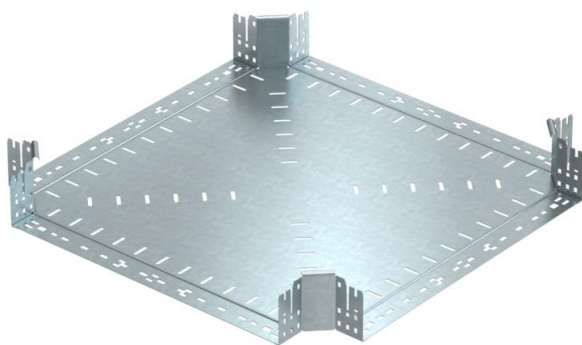

## Magic cross-over 110 FT

Item number: 7027193

Cross-over with quick connector system. For all cable tray types of 110 mm side height.

**St** Steel

**FT** Hot-dip galvanised

### Master data

Item number	7027193
Type	RKM 160 FT
Description 1	Cross over
Description 2	with quick connector
Manufacturer	OBO
Dimension	110x600
Material	Steel
Surface	Hot-dip galvanised
Surface standard	DIN EN ISO 1461
Smallest sales unit	1
Unit of quantity	Piece
Weight	690.9 kg
Weight unit	kg/100 pc.

### Dimensions

Width	600 mm
Height	110 mm
Plate thickness	1.25 mm
Dimension B	600 mm

### Technical data

Bend (angle)	90°
Connector version	Integrated connector
Maintain electrical functions	no
Material thickness, floor plate	1.25 mm
NATO hole pattern	no
Change of direction	Horizontal
Rustproof steel, pickled	no
Wide-span version	no
Type of connector, cable support system	Click fastening
Rail thickness	1.25 mm