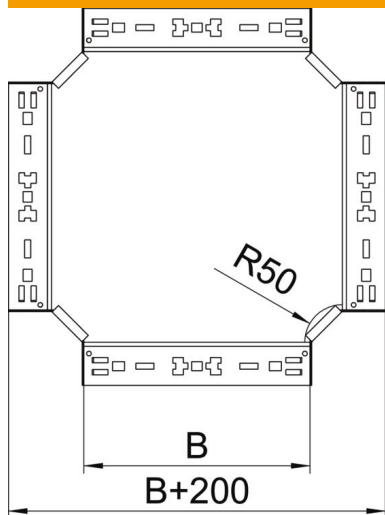

## Magic cross-over 110 FT

Item number: 7027193

Cross-over with quick connector system. For all cable tray types of 110 mm side height.

**St** Steel

**FT** Hot-dip galvanised

### Master data

Item number	7027193
Type	RKM 160 FT
Description 1	Cross over
Description 2	with quick connector
Manufacturer	OBO
Dimension	110x600
Material	Steel
Surface	Hot-dip galvanised
Surface standard	DIN EN ISO 1461
Smallest sales unit	1
Unit of quantity	Piece
Weight	690.9 kg
Weight unit	kg/100 pc.

## Magic cross-over 110 FT

Item number: 7027193

### Dimensions

Width	600 mm
Height	110 mm
Plate thickness	1.25 mm
Dimension B	600 mm