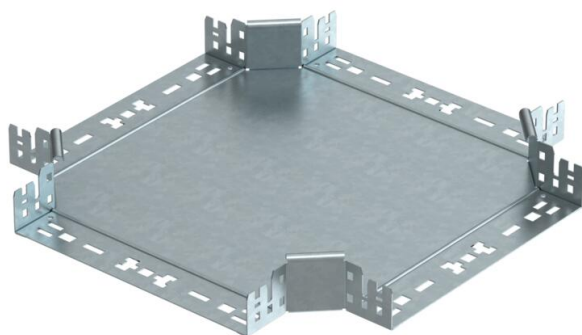

## Magic cross-over 60 FT

Item number: 7027027

Cross-over with quick connector system. For all cable tray types of 60 mm side height.

**St** Steel

**FT** Hot-dip galvanised

### Master data

Item number	7027027
Type	RKM 630 FT
Description 1	Cross over
Description 2	with quick connector
Manufacturer	OBO
Dimension	60x300
Material	Steel
Surface	Hot-dip galvanised
Surface standard	DIN EN ISO 1461
Smallest sales unit	1
Unit of quantity	Piece
Weight	264.3 kg
Weight unit	kg/100 pc.

### Dimensions

Width	300 mm
Width	12 in
Height	60 mm
Height	2 in
Plate thickness	1.25 mm
Dimension B	300 mm

### Technical data

Bend (angle)	90°
Connector version	Integrated connector
Maintain electrical functions	yes
Material thickness, floor plate	1.25 mm
Change of direction	Horizontal
Rustproof steel, pickled	no
Wide-span version	no
Type of connector, cable support system	Click fastening
Rail thickness	1.25 mm