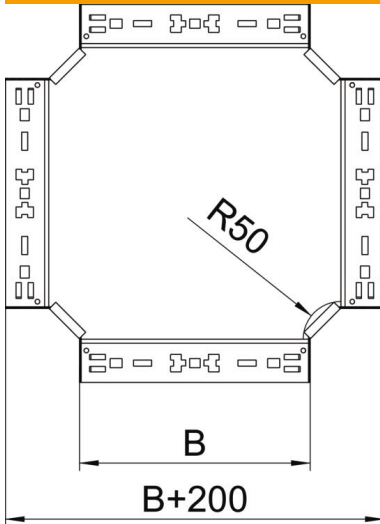

## Magic cross-over 60 FT

Item number: 7027027

Cross-over with quick connector system. For all cable tray types of 60 mm side height.

**St** Steel

**FT** Hot-dip galvanised

### Master data

Item number	7027027
Type	RKM 630 FT
Description 1	Cross over
Description 2	with quick connector
Manufacturer	OBO
Dimension	60x300
Material	Steel
Surface	Hot-dip galvanised
Surface standard	DIN EN ISO 1461
Smallest sales unit	1
Unit of quantity	Piece
Weight	264.3 kg
Weight unit	kg/100 pc.

## Magic cross-over 60 FT

Item number: 7027027

### Dimensions

Width	300 mm
Width	12 in
Height	60 mm
Height	2 in
Plate thickness	1.25 mm
Dimension B	300 mm