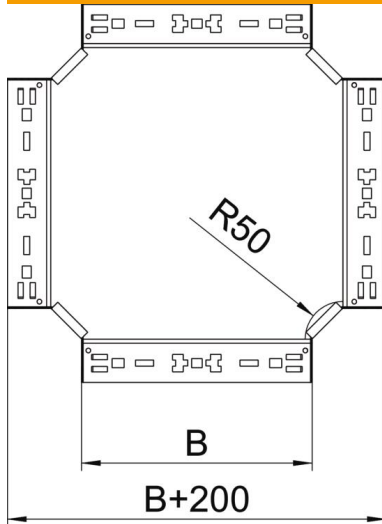

## Magic cross-over 60 FT

Item number: 7027029

Cross-over with quick connector system. For all cable tray types of 60 mm side height.

**St** Steel

**FT** Hot-dip galvanised

### Master data

Item number	7027029
Type	RKM 640 FT
Description 1	Cross over
Description 2	with quick connector
Manufacturer	OBO
Dimension	60x400
Material	Steel
Surface	Hot-dip galvanised
Surface standard	DIN EN ISO 1461
Smallest sales unit	1
Unit of quantity	Piece
Weight	368.2 kg
Weight unit	kg/100 pc.

## Magic cross-over 60 FT

Item number: 7027029

### Dimensions

Width	400 mm
Width	16 in
Height	60 mm
Height	2 in
Plate thickness	1.25 mm
Dimension B	400 mm