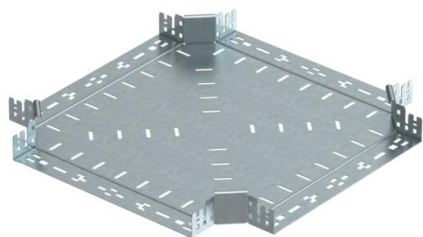

## Magic cross-over 60 FT

Item number: 7027029

Cross-over with quick connector system. For all cable tray types of 60 mm side height.

**St** Steel

**FT** Hot-dip galvanised

### Master data

Item number	7027029
Type	RKM 640 FT
Description 1	Cross over
Description 2	with quick connector
Manufacturer	OBO
Dimension	60x400
Material	Steel
Surface	Hot-dip galvanised
Surface standard	DIN EN ISO 1461
Smallest sales unit	1
Unit of quantity	Piece
Weight	368.2 kg
Weight unit	kg/100 pc.

### Dimensions

Width	400 mm
Width	16 in
Height	60 mm
Height	2 in
Plate thickness	1.25 mm
Dimension B	400 mm

### Technical data

Bend (angle)	90°
Connector version	Integrated connector
Maintain electrical functions	yes
Material thickness, floor plate	1.25 mm
Change of direction	Horizontal
Rustproof steel, pickled	no
Wide-span version	no
Type of connector, cable support system	Click fastening
Rail thickness	1.25 mm