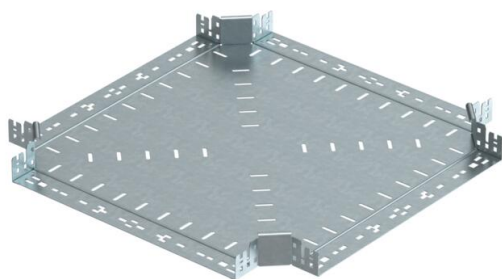

## Magic cross-over 60 FT

Item number: 7027031

Cross-over with quick connector system. For all cable tray types of 60 mm side height.

**St** Steel

**FT** Hot-dip galvanised

### Master data

Item number	7027031
Type	RKM 650 FT
Description 1	Cross over
Description 2	with quick connector
Manufacturer	OBO
Dimension	60x500
Material	Steel
Surface	Hot-dip galvanised
Surface standard	DIN EN ISO 1461
Smallest sales unit	1
Unit of quantity	Piece
Weight	502.2 kg
Weight unit	kg/100 pc.

## Magic cross-over 60 FT

Item number: 7027031

### Dimensions

Width	500 mm
Height	60 mm
Height	2 in
Plate thickness	1.25 mm
Dimension B	500 mm