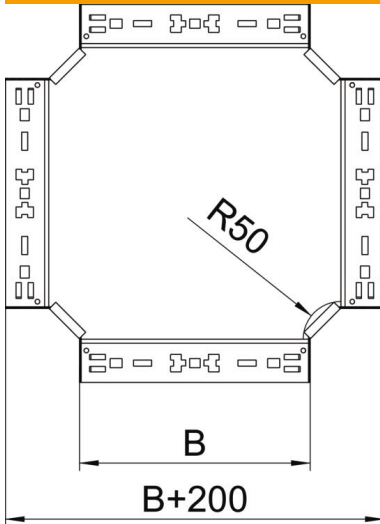

## Magic cross-over 60 FT

Item number: 7027031

Cross-over with quick connector system. For all cable tray types of 60 mm side height.

**St** Steel

**FT** Hot-dip galvanised

### Master data

Item number	7027031
Type	RKM 650 FT
Description 1	Cross over
Description 2	with quick connector
Manufacturer	OBO
Dimension	60x500
Material	Steel
Surface	Hot-dip galvanised
Surface standard	DIN EN ISO 1461
Smallest sales unit	1
Unit of quantity	Piece
Weight	502.2 kg
Weight unit	kg/100 pc.

## Magic cross-over 60 FT

Item number: 7027031

### Dimensions

Width	500 mm
Height	60 mm
Height	2 in
Plate thickness	1.25 mm
Dimension B	500 mm