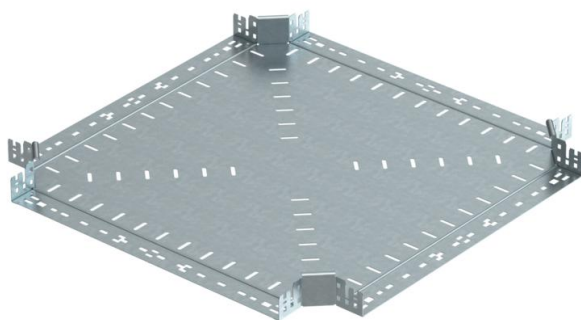

Technical data sheet

Magic cross-over 60 FT

Item number: 7027033

Cross-over with quick connector system. For all cable tray types of 60 mm side height.

St Steel

FT Hot-dip galvanised

Master data

Item number	7027033
Type	RKM 660 FT
Description 1	Cross over
Description 2	with quick connector
Manufacturer	OBO
Dimension	60x600
Material	Steel
Surface	Hot-dip galvanised
Surface standard	DIN EN ISO 1461
Smallest sales unit	1
Unit of quantity	Piece
Weight	658.8 kg
Weight unit	kg/100 pc.

Technical data sheet

Magic cross-over 60 FT

Item number: 7027033

Dimensions

Width	600 mm
Height	60 mm
Height	2 in
Plate thickness	1.25 mm
Dimension B	600 mm

Technical data

Bend (angle)	90°
Connector version	Integrated connector
Maintain electrical functions	no
Material thickness, floor plate	1.25 mm
Change of direction	Horizontal
Rustproof steel, pickled	no
Wide-span version	no
Type of connector, cable support system	Click fastening
Rail thickness	1.25 mm