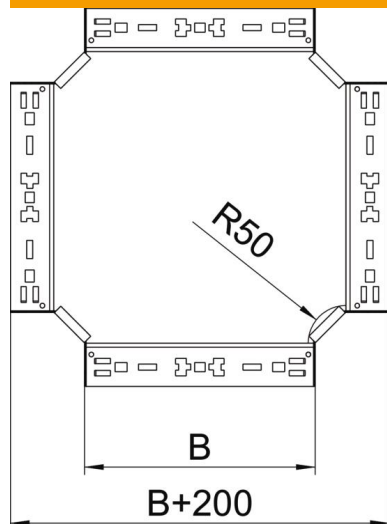

Technical data sheet

Magic cross-over 60 FT

Item number: 7027033

Cross-over with quick connector system. For all cable tray types of 60 mm side height.

St Steel

FT Hot-dip galvanised

Master data

Item number	7027033
Type	RKM 660 FT
Description 1	Cross over
Description 2	with quick connector
Manufacturer	OBO
Dimension	60x600
Material	Steel
Surface	Hot-dip galvanised
Surface standard	DIN EN ISO 1461
Smallest sales unit	1
Unit of quantity	Piece
Weight	658.8 kg
Weight unit	kg/100 pc.

Technical data sheet

Magic cross-over 60 FT

Item number: 7027033

Dimensions

Width	600 mm
Height	60 mm
Height	2 in
Plate thickness	1.25 mm
Dimension B	600 mm

Technical data

Bend (angle)	90°
Connector version	Integrated connector
Maintain electrical functions	no
Material thickness, floor plate	1.25 mm
Change of direction	Horizontal
Rustproof steel, pickled	no
Wide-span version	no
Type of connector, cable support system	Click fastening
Rail thickness	1.25 mm