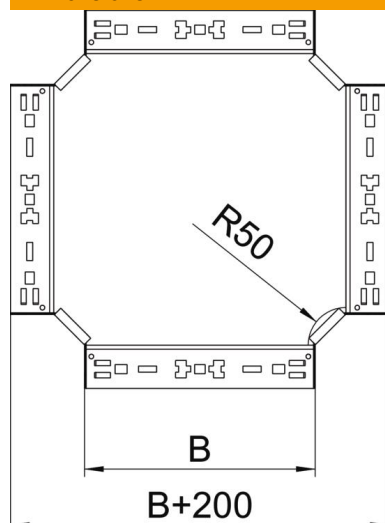

Technical data sheet

Magic cross-over 85 FT

Item number: 7027101

Cross-over with quick connector system. For all cable tray types of 85 mm side height.

St Steel

FT Hot-dip galvanised

Master data

Item number	7027101
Type	RKM 810 FT
Description 1	Cross over
Description 2	with quick connector
Manufacturer	OBO
Dimension	85x100
Material	Steel
Surface	Hot-dip galvanised
Surface standard	DIN EN ISO 1461
Smallest sales unit	1
Unit of quantity	Piece
Weight	116.6 kg
Weight unit	kg/100 pc.

Technical data sheet

Magic cross-over 85 FT

Item number: 7027101

Dimensions

Width	100 mm
Height	85 mm
Plate thickness	1.25 mm
Dimension B	100 mm

Technical data

Bend (angle)	90°
Connector version	Integrated connector
Maintain electrical functions	no
Material thickness, floor plate	1.25 mm
NATO hole pattern	no
Change of direction	Horizontal
Rustproof steel, pickled	no
Wide-span version	no
Type of connector, cable support system	Click fastening
Rail thickness	1.25 mm