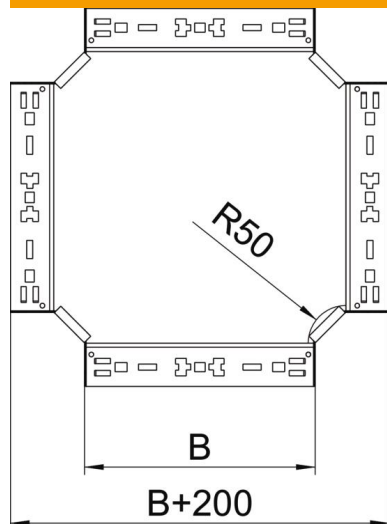

## Magic cross-over 85 FT

Item number: 7027109

Cross-over with quick connector system. For all cable tray types of 85 mm side height.

**St** Steel

**FT** Hot-dip galvanised

### Master data

Item number	7027109
Type	RKM 840 FT
Description 1	Cross over
Description 2	with quick connector
Manufacturer	OBO
Dimension	85x400
Material	Steel
Surface	Hot-dip galvanised
Surface standard	DIN EN ISO 1461
Smallest sales unit	1
Unit of quantity	Piece
Weight	384.9 kg
Weight unit	kg/100 pc.

## Magic cross-over 85 FT

Item number: 7027109

### Dimensions

Width	400 mm
Height	85 mm
Plate thickness	1.25 mm
Dimension B	400 mm