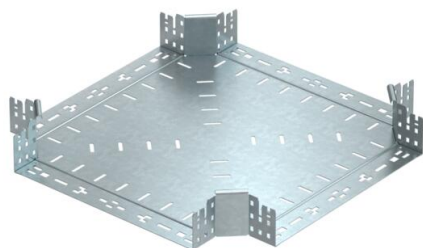

## Magic cross-over 85 FT

Item number: 7027109

Cross-over with quick connector system. For all cable tray types of 85 mm side height.

**St** Steel

**FT** Hot-dip galvanised

### Master data

Item number	7027109
Type	RKM 840 FT
Description 1	Cross over
Description 2	with quick connector
Manufacturer	OBO
Dimension	85x400
Material	Steel
Surface	Hot-dip galvanised
Surface standard	DIN EN ISO 1461
Smallest sales unit	1
Unit of quantity	Piece
Weight	384.9 kg
Weight unit	kg/100 pc.

### Dimensions

Width	400 mm
Height	85 mm
Plate thickness	1.25 mm
Dimension B	400 mm

### Technical data

Bend (angle)	90°
Connector version	Integrated connector
Maintain electrical functions	no
Material thickness, floor plate	1.25 mm
NATO hole pattern	no
Change of direction	Horizontal
Rustproof steel, pickled	no
Wide-span version	no
Type of connector, cable support system	Click fastening
Rail thickness	1.25 mm