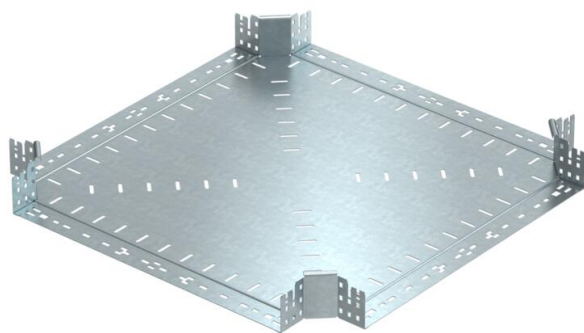

Technical data sheet

Magic cross-over 85 FT

Item number: 7027113

Cross-over with quick connector system. For all cable tray types of 85 mm side height.

St Steel

FT Hot-dip galvanised

Master data

Item number	7027113
Type	RKM 860 FT
Description 1	Cross over
Description 2	with quick connector
Manufacturer	OBO
Dimension	85x600
Material	Steel
Surface	Hot-dip galvanised
Surface standard	DIN EN ISO 1461
Smallest sales unit	1
Unit of quantity	Piece
Weight	673.9 kg
Weight unit	kg/100 pc.

Technical data sheet

Magic cross-over 85 FT

Item number: 7027113

Dimensions

Width	600 mm
Height	85 mm
Plate thickness	1.25 mm
Dimension B	600 mm

Technical data

Bend (angle)	90°
Connector version	Integrated connector
Maintain electrical functions	no
Material thickness, floor plate	1.25 mm
NATO hole pattern	no
Change of direction	Horizontal
Rustproof steel, pickled	no
Wide-span version	no
Type of connector, cable support system	Click fastening
Rail thickness	1.25 mm