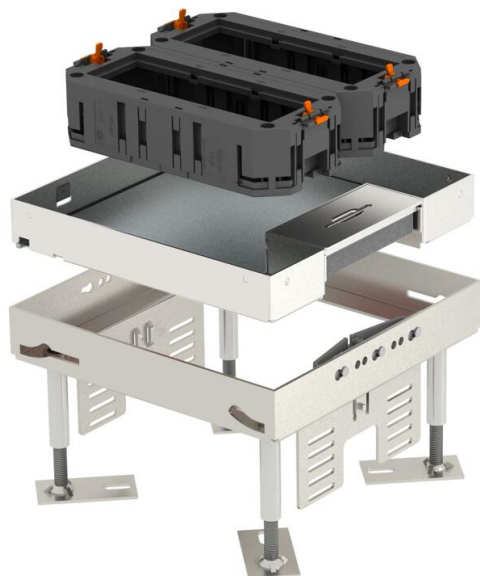

# Technical data sheet

RKSN2 4 with UT3 45

Item number: 7429618

Height-adjustable cassette with all necessary system accessories for direct installation in all floor types with dry-care floor coverings for indoor use.

The scope of delivery contains:

- Cassette of nominal size 9 with cord outlet,
- Two UT3/45 universal supports, each for four Modul 45® devices. Stainless cassette and cord outlet. 25 mm floor covering recess in the cassette.

A2 Stainless steel

## Master data

Item number	7429618
Type	RKSN2 4 KU V25
Description 1	Cassette construction set
Description 2	for all floors
Manufacturer	OBO
Material	Stainless steel 1.4301
Smallest sales unit	1
Unit of quantity	Piece
Weight	338 kg
Weight unit	kg/100 pc.
CO2 Footprint (GWP) Cradle-to-Gate	16,6918 kg CO2e / 1 Piece