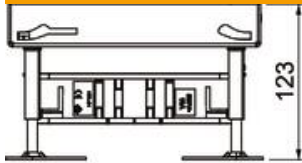

## Master data

Item number	7429618
Type	RKSN2 4 KU V25
Description 1	Cassette construction set
Description 2	for all floors
Manufacturer	OBO
Material	Stainless steel 1.4301
Smallest sales unit	1
Unit of quantity	Piece
Weight	338 kg
Weight unit	kg/100 pc.
CO2 Footprint (GWP) Cradle-to-Gate	16,6918 kg CO2e / 1 Piece

## Dimensions