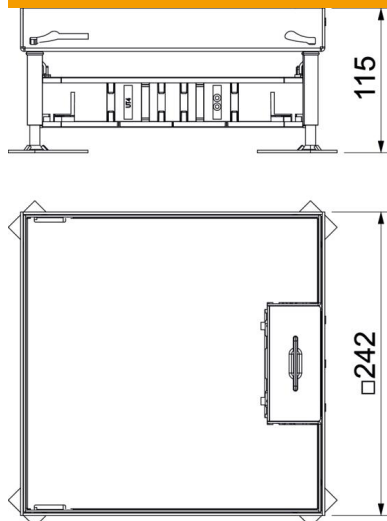

The scope of delivery contains:

- Cassette of nominal size 9 with cord outlet,
- Three UT4/45 universal supports, each for four Modul 45® devices.

Stainless steel cassette and cord outlet. 25 mm floor covering recess in the cassette.

A2 Stainless steel

Master data

Item number	7429622
Type	RKSN2 9 KU V25
Description 1	Cassette construction set
Description 2	for all floors
Manufacturer	OBO
Material	Stainless steel 1.4301
Smallest sales unit	1
Unit of quantity	Piece
Weight	482 kg
Weight unit	kg/100 pc.
CO2 Footprint (GWP) Cradle-to-Gate	24,3703 kg CO2e / 1 Piece

Technical data sheet

RKSN2 9 with UT4 45

Item number: 7429622

Dimensions

Technical data

Cable outlet version	Swivellable cord outlet
Floor height, max.	155 mm
Floor height, min.	110 mm
Height-adjustment range, max.	155 mm
Height-adjustment range, min.	110 mm
Protection rating (IP) when used	IP20
Protection rating (IP) when unused	IP40
Protection rating IK code	IK10
Floor covering thickness	25 mm