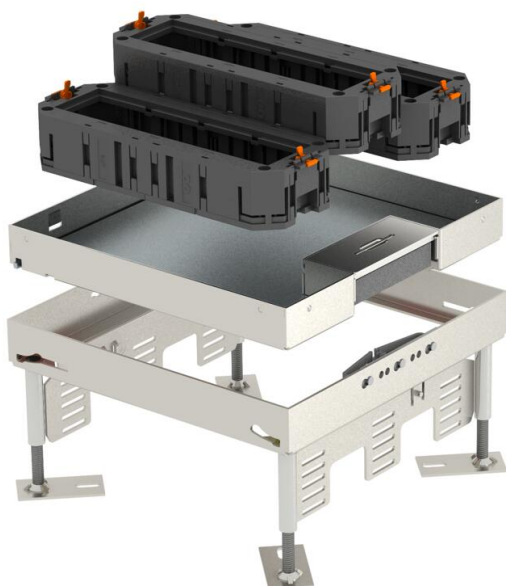

Technical data sheet

RKSN2 9 with UT4 45

Item number: 7429622

Height-adjustable cassette with all necessary system accessories for direct installation in all floor types with dry-care floor coverings for indoor use.

The scope of delivery contains:

- Cassette of nominal size 9 with cord outlet,
- Three UT4/45 universal supports, each for four Modul 45® devices.

Stainless steel cassette and cord outlet. 25 mm floor covering recess in the cassette.

A2 Stainless steel

Master data

Item number	7429622
Type	RKSN2 9 KU V25
Description 1	Cassette construction set
Description 2	for all floors
Manufacturer	OBO
Material	Stainless steel 1.4301
Smallest sales unit	1
Unit of quantity	Piece
Weight	482 kg
Weight unit	kg/100 pc.
CO2 Footprint (GWP) Cradle-to-Gate	24,3703 kg CO2e / 1 Piece

Technical data sheet

RKSN2 9 with UT4 45

Item number: 7429622

Dimensions

Technical data

Cable outlet version	Swivellable cord outlet
Floor height, max.	155 mm
Floor height, min.	110 mm
Height-adjustment range, max.	155 mm
Height-adjustment range, min.	110 mm
Protection rating (IP) when used	IP20
Protection rating (IP) when unused	IP40
Protection rating IK code	IK10
Floor covering thickness	25 mm