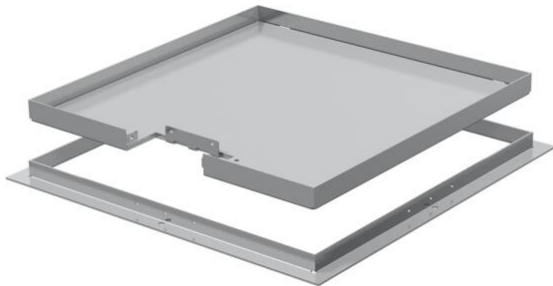

# Technical data sheet

Frame cassette for cord outlet, RKS, nominal size 250-3,  
stainless steel

Item number: 7406554

Frame cassette for cord outlet, for UZD250-3, for the installation of accessories  
in dry or wet-cleaned floors for indoor use.

## Master data

Item number	7406554
Type	RKS 2V2 20
Description 1	Frame cassette
Description 2	for cord outlet
Manufacturer	OBO
Dimension	282x282x20
Material	Stainless steel 1.4301
Smallest sales unit	1
Unit of quantity	Piece
Weight	417.5 kg
Weight unit	kg/100 pc.
CO2 Footprint (GWP) Cradle-to-Gate	19,1605 kg CO2e / 1 Piece

## Dimensions

Dimension A	324 mm
Dimension B	288 mm
Dimension C	282 mm
Dimension h	20 mm

# Technical data sheet

Frame cassette for cord outlet, RKS, nominal size 250-3,  
stainless steel

Item number: 7406554