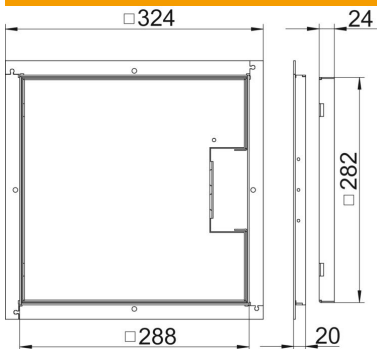

# Technical data sheet

Frame cassette for cord outlet, RKS, nominal size 250-3,  
stainless steel

Item number: 7406554

Frame cassette for cord outlet, for UZD250-3, for the installation of accessories  
in dry or wet-cleaned floors for indoor use.

## Master data

Item number	7406554
Type	RKS 2V2 20
Description 1	Frame cassette
Description 2	for cord outlet
Manufacturer	OBO
Dimension	282x282x20
Material	Stainless steel 1.4301
Smallest sales unit	1
Unit of quantity	Piece
Weight	417.5 kg
Weight unit	kg/100 pc.
CO2 Footprint (GWP) Cradle-to-Gate	19,1605 kg CO2e / 1 Piece

## Dimensions

Dimension A	324 mm
Dimension B	288 mm
Dimension C	282 mm
Dimension h	20 mm

# Technical data sheet

Frame cassette for cord outlet, RKS, nominal size 250-3,  
stainless steel

Item number: 7406554