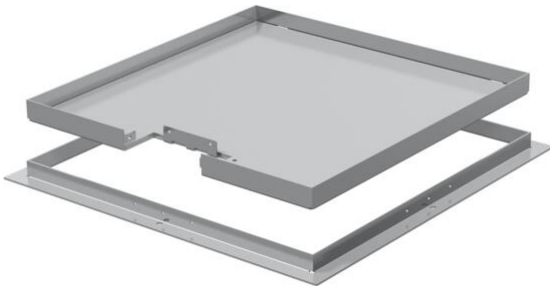

# Technical data sheet

Frame cassette for cord outlet, RKS, nominal size 250-3,  
stainless steel

Item number: 7406558

Frame cassette for cord outlet, for UZD250-3, for the installation of accessories  
in dry or wet-cleaned floors for indoor use.

## Master data

Item number	7406558
Type	RKS 2V2 25
Description 1	Frame cassette
Description 2	for cord outlet
Manufacturer	OBO
Dimension	282x282x25
Material	Stainless steel 1.4301
Smallest sales unit	1
Unit of quantity	Piece
Weight	432.8 kg
Weight unit	kg/100 pc.
CO2 Footprint (GWP) Cradle-to-Gate	20,8257 kg CO2e / 1 Piece

## Dimensions

Dimension A	324 mm
Dimension B	288 mm
Dimension C	282 mm
Dimension h	25 mm

# Technical data sheet

Frame cassette for cord outlet, RKS, nominal size 250-3,  
stainless steel

Item number: 7406558