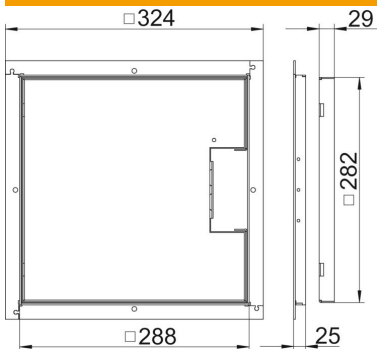

# Technical data sheet

Frame cassette for cord outlet, RKS, nominal size 250-3,  
stainless steel

Item number: 7406558

Frame cassette for cord outlet, for UZD250-3, for the installation of accessories  
in dry or wet-cleaned floors for indoor use.

## Master data

Item number	7406558
Type	RKS 2V2 25
Description 1	Frame cassette
Description 2	for cord outlet
Manufacturer	OBO
Dimension	282x282x25
Material	Stainless steel 1.4301
Smallest sales unit	1
Unit of quantity	Piece
Weight	432.8 kg
Weight unit	kg/100 pc.
CO2 Footprint (GWP) Cradle-to-Gate	20,8257 kg CO2e / 1 Piece

## Dimensions

Dimension A	324 mm
Dimension B	288 mm
Dimension C	282 mm
Dimension h	25 mm

# Technical data sheet

Frame cassette for cord outlet, RKS, nominal size 250-3,  
stainless steel

Item number: 7406558