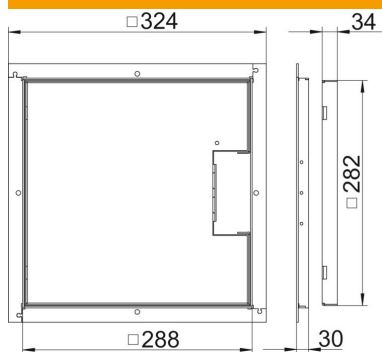

# Technical data sheet

Frame cassette for cord outlet, RKS, nominal size 250-3,  
stainless steel

Item number: 7406560

Frame cassette for cord outlet, for UZD250-3, for the installation of accessories  
in dry or wet-cleaned floors for indoor use.

## Master data

Item number	7406560
Type	RKS 2V2 30
Description 1	Frame cassette
Description 2	for cord outlet
Manufacturer	OBO
Dimension	282x282x30
Material	Stainless steel 1.4301
Smallest sales unit	1
Unit of quantity	Piece
Weight	448.1 kg
Weight unit	kg/100 pc.
CO2 Footprint (GWP) Cradle-to-Gate	20,6677 kg CO2e / 1 Piece

## Dimensions

Dimension A	324 mm
Dimension B	288 mm
Dimension C	282 mm
Dimension h	30 mm

# Technical data sheet

Frame cassette for cord outlet, RKS, nominal size 250-3,  
stainless steel

Item number: 7406560