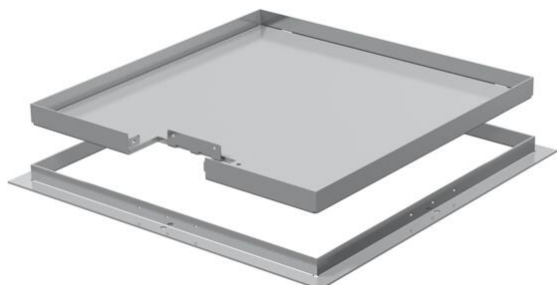

# Technical data sheet

Frame cassette for cord outlet, RKS, nominal size 250-3,  
stainless steel

Item number: 7406560

Frame cassette for cord outlet, for UZD250-3, for the installation of accessories  
in dry or wet-cleaned floors for indoor use.

## Master data

Item number	7406560
Type	RKS 2V2 30
Description 1	Frame cassette
Description 2	for cord outlet
Manufacturer	OBO
Dimension	282x282x30
Material	Stainless steel 1.4301
Smallest sales unit	1
Unit of quantity	Piece
Weight	448.1 kg
Weight unit	kg/100 pc.
CO2 Footprint (GWP) Cradle-to-Gate	20,6677 kg CO2e / 1 Piece

## Dimensions

Dimension A	324 mm
Dimension B	288 mm
Dimension C	282 mm
Dimension h	30 mm

# Technical data sheet

Frame cassette for cord outlet, RKS, nominal size 250-3,  
stainless steel

Item number: 7406560