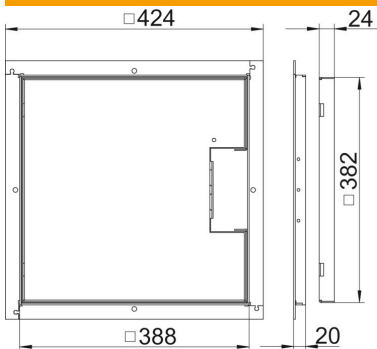

# Technical data sheet

Frame cassette for cord outlet, RKS, nominal size 350-3,  
stainless steel

Item number: 7406530

Frame cassette for cord outlet, for UZD350-3, for the installation of accessories  
in dry or wet-cleaned floors for indoor use.

## Master data

Item number	7406530
Type	RKS V3 20
Description 1	Frame cassette
Description 2	for cord outlet
Manufacturer	OBO
Dimension	383x383x20
Material	Stainless steel 1.4301
Smallest sales unit	1
Unit of quantity	Piece
Weight	742.3 kg
Weight unit	kg/100 pc.
CO2 Footprint (GWP) Cradle-to-Gate	28,3113 kg CO2e / 1 Piece

## Dimensions

Dimension A	424 mm
Dimension B	388 mm
Dimension C	382 mm
Dimension h	20 mm

# Technical data sheet

Frame cassette for cord outlet, RKS, nominal size 350-3,  
stainless steel

Item number: 7406530