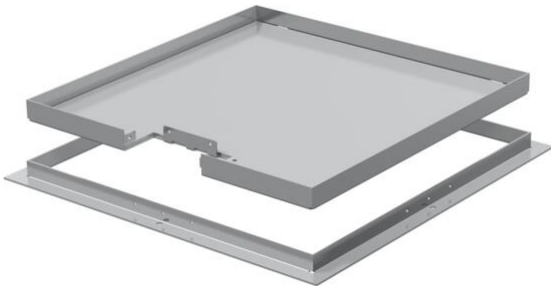

# Technical data sheet

Frame cassette for cord outlet, RKS, nominal size 350-3,  
stainless steel

Item number: 7406530

Frame cassette for cord outlet, for UZD350-3, for the installation of accessories  
in dry or wet-cleaned floors for indoor use.

## Master data

Item number	7406530
Type	RKS V3 20
Description 1	Frame cassette
Description 2	for cord outlet
Manufacturer	OBO
Dimension	383x383x20
Material	Stainless steel 1.4301
Smallest sales unit	1
Unit of quantity	Piece
Weight	742.3 kg
Weight unit	kg/100 pc.
CO2 Footprint (GWP) Cradle-to-Gate	28,3113 kg CO2e / 1 Piece

## Dimensions

Dimension A	424 mm
Dimension B	388 mm
Dimension C	382 mm
Dimension h	20 mm

# Technical data sheet

Frame cassette for cord outlet, RKS, nominal size 350-3,  
stainless steel

Item number: 7406530