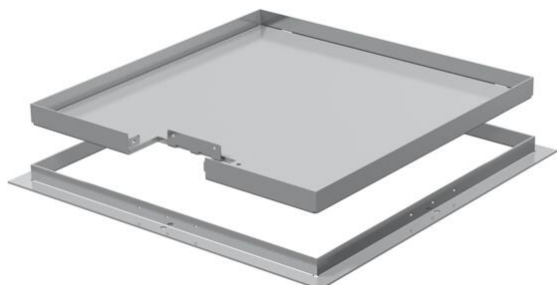

# Technical data sheet

Frame cassette for cord outlet, RKS, nominal size 350-3,  
stainless steel

Item number: 7406534

Frame cassette for cord outlet, for UZD350-3, for the installation of accessories in dry or wet-cleaned floors for indoor use.

## Master data

Item number	7406534
Type	RKS V3 25
Description 1	Frame cassette
Description 2	for cord outlet
Manufacturer	OBO
Dimension	383x383x25
Material	Stainless steel 1.4301
Smallest sales unit	1
Unit of quantity	Piece
Weight	763.2 kg
Weight unit	kg/100 pc.
CO2 Footprint (GWP) Cradle-to-Gate	31,1418 kg CO2e / 1 Piece

## Dimensions

Dimension A	424 mm
Dimension B	388 mm
Dimension C	382 mm
Dimension h	25 mm

# Technical data sheet

Frame cassette for cord outlet, RKS, nominal size 350-3,  
stainless steel

Item number: 7406534