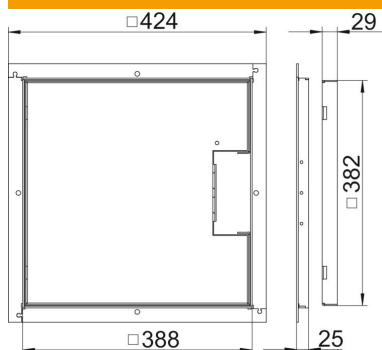

# Technical data sheet

Frame cassette for cord outlet, RKS, nominal size 350-3,  
stainless steel

Item number: 7406534

Frame cassette for cord outlet, for UZD350-3, for the installation of accessories in dry or wet-cleaned floors for indoor use.

## Master data

Item number	7406534
Type	RKS V3 25
Description 1	Frame cassette
Description 2	for cord outlet
Manufacturer	OBO
Dimension	383x383x25
Material	Stainless steel 1.4301
Smallest sales unit	1
Unit of quantity	Piece
Weight	763.2 kg
Weight unit	kg/100 pc.
CO2 Footprint (GWP) Cradle-to-Gate	31,1418 kg CO2e / 1 Piece

## Dimensions

Dimension A	424 mm
Dimension B	388 mm
Dimension C	382 mm
Dimension h	25 mm

# Technical data sheet

Frame cassette for cord outlet, RKS, nominal size 350-3,  
stainless steel

Item number: 7406534