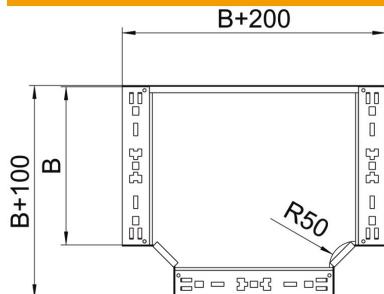

Technical data sheet

Magic tee 110 FS

Item number: 6042010

Tee with quick connector system. For all cable tray types of 110 mm side height.

- St** Steel
- FS** Strip galvanized

Master data

Item number	6042010
Type	RTM 110 FS
Description 1	T-branch piece
Description 2	with quick connector
Manufacturer	OBO
Dimension	110x100
Material	Steel
Surface	Strip galvanized
Surface standard	DIN EN 10346
Smallest sales unit	1
Unit of quantity	Piece
Weight	113.6 kg
Weight unit	kg/100 pc.

Technical data sheet

Magic tee 110 FS

Item number: 6042010

Dimensions

Width	100 mm
Height	110 mm
Plate thickness	1.25 mm
Dimension B	100 mm

Technical data

Bend (angle)	90°
Connector version	Integrated connector
Maintain electrical functions	no
NATO hole pattern	no
Change of direction	Horizontal
Rustproof steel, pickled	no
Wide-span version	no
Type of connector, cable support system	Screwed
Rail thickness	1.25 mm