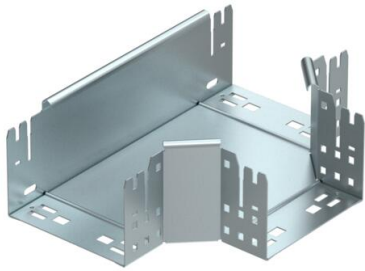

Technical data sheet

Magic tee 110 FS

Item number: 6042011

Tee with quick connector system. For all cable tray types of 110 mm side height.

St Steel

FS Strip galvanized

Master data

| | |
|---------------------|----------------------|
| Item number | 6042011 |
| Type | RTM 115 FS |
| Description 1 | T-branch piece |
| Description 2 | with quick connector |
| Manufacturer | OBO |
| Dimension | 110x150 |
| Material | Steel |
| Surface | Strip galvanized |
| Surface standard | DIN EN 10346 |
| Smallest sales unit | 1 |
| Unit of quantity | Piece |
| Weight | 147.2 kg |
| Weight unit | kg/100 pc. |

Technical data sheet

Magic tee 110 FS

Item number: 6042011

Dimensions

| | |
|-----------------|---------|
| Width | 150 mm |
| Height | 110 mm |
| Plate thickness | 1.25 mm |
| Dimension B | 150 mm |

Technical data

| | |
|---|----------------------|
| Bend (angle) | 90° |
| Connector version | Integrated connector |
| Maintain electrical functions | no |
| NATO hole pattern | no |
| Change of direction | Horizontal |
| Rustproof steel, pickled | no |
| Wide-span version | no |
| Type of connector, cable support system | Screwed |
| Rail thickness | 1.25 mm |