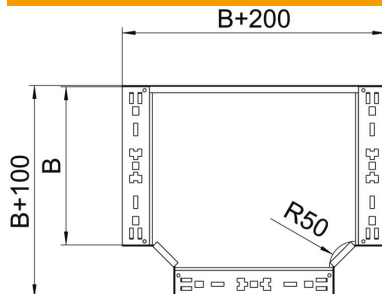

Technical data sheet

Magic tee 110 FS

Item number: 6042011

Tee with quick connector system. For all cable tray types of 110 mm side height.

St Steel

FS Strip galvanized

Master data

| | |
|---------------------|----------------------|
| Item number | 6042011 |
| Type | RTM 115 FS |
| Description 1 | T-branch piece |
| Description 2 | with quick connector |
| Manufacturer | OBO |
| Dimension | 110x150 |
| Material | Steel |
| Surface | Strip galvanized |
| Surface standard | DIN EN 10346 |
| Smallest sales unit | 1 |
| Unit of quantity | Piece |
| Weight | 147.2 kg |
| Weight unit | kg/100 pc. |

Technical data sheet

Magic tee 110 FS

Item number: 6042011

Dimensions

| | |
|-----------------|---------|
| Width | 150 mm |
| Height | 110 mm |
| Plate thickness | 1.25 mm |
| Dimension B | 150 mm |

Technical data

| | |
|---|----------------------|
| Bend (angle) | 90° |
| Connector version | Integrated connector |
| Maintain electrical functions | no |
| NATO hole pattern | no |
| Change of direction | Horizontal |
| Rustproof steel, pickled | no |
| Wide-span version | no |
| Type of connector, cable support system | Screwed |
| Rail thickness | 1.25 mm |