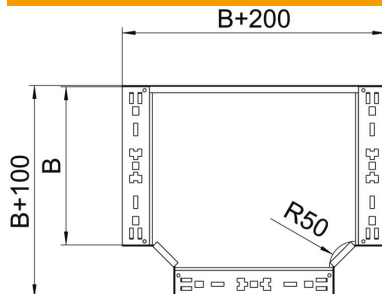

Technical data sheet

Magic tee 110 FS

Item number: 6042014

Tee with quick connector system. For all cable tray types of 110 mm side height.

- St** Steel
- FS** Strip galvanized

Master data

Item number	6042014
Type	RTM 130 FS
Description 1	T-branch piece
Description 2	with quick connector
Manufacturer	OBO
Dimension	110x300
Material	Steel
Surface	Strip galvanized
Surface standard	DIN EN 10346
Smallest sales unit	1
Unit of quantity	Piece
Weight	275.6 kg
Weight unit	kg/100 pc.

Technical data sheet

Magic tee 110 FS

Item number: 6042014

Dimensions

Width	300 mm
Height	110 mm
Plate thickness	1.25 mm
Dimension B	300 mm

Technical data

Bend (angle)	90°
Connector version	Integrated connector
Maintain electrical functions	no
NATO hole pattern	no
Change of direction	Horizontal
Rustproof steel, pickled	no
Wide-span version	no
Type of connector, cable support system	Screwed
Rail thickness	1.25 mm