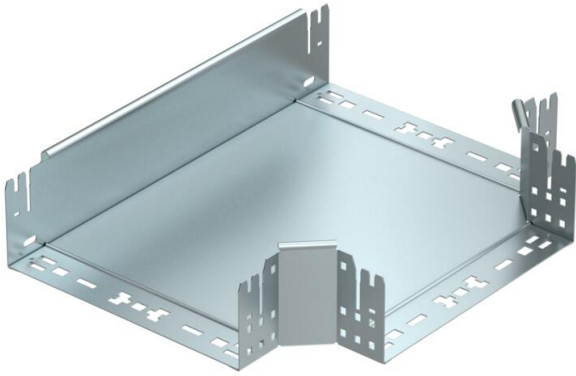

Technical data sheet

Magic tee 110 FS

Item number: 6042014

Tee with quick connector system. For all cable tray types of 110 mm side height.

- St** Steel
- FS** Strip galvanized

Master data

Item number	6042014
Type	RTM 130 FS
Description 1	T-branch piece
Description 2	with quick connector
Manufacturer	OBO
Dimension	110x300
Material	Steel
Surface	Strip galvanized
Surface standard	DIN EN 10346
Smallest sales unit	1
Unit of quantity	Piece
Weight	275.6 kg
Weight unit	kg/100 pc.

Technical data sheet

Magic tee 110 FS

Item number: 6042014

Dimensions

Width	300 mm
Height	110 mm
Plate thickness	1.25 mm
Dimension B	300 mm

Technical data

Bend (angle)	90°
Connector version	Integrated connector
Maintain electrical functions	no
NATO hole pattern	no
Change of direction	Horizontal
Rustproof steel, pickled	no
Wide-span version	no
Type of connector, cable support system	Screwed
Rail thickness	1.25 mm