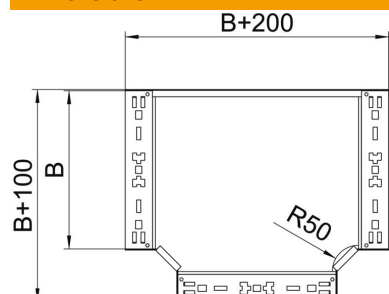

Technical data sheet

Magic tee 110 FS

Item number: 6042018

Tee with quick connector system. For all cable tray types of 110 mm side height.

St Steel

FS Strip galvanized

Master data

Item number	6042018
Type	RTM 140 FS
Description 1	T-branch piece
Description 2	with quick connector
Manufacturer	OBO
Dimension	110x400
Material	Steel
Surface	Strip galvanized
Surface standard	DIN EN 10346
Smallest sales unit	1
Unit of quantity	Piece
Weight	380.3 kg
Weight unit	kg/100 pc.

Technical data sheet

Magic tee 110 FS

Item number: 6042018

Dimensions

Width	400 mm
Height	110 mm
Plate thickness	1.25 mm
Dimension B	400 mm

Technical data

Bend (angle)	90°
Connector version	Integrated connector
Maintain electrical functions	no
NATO hole pattern	no
Change of direction	Horizontal
Rustproof steel, pickled	no
Wide-span version	no
Type of connector, cable support system	Screwed
Rail thickness	1.25 mm