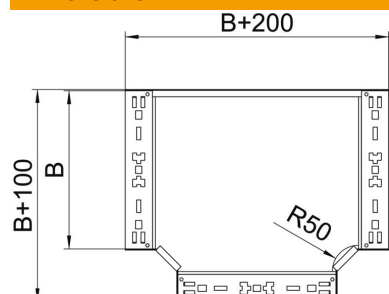

Technical data sheet

Magic tee 110 FT

Item number: 6042038

Tee with quick connector system. For all cable tray types of 110 mm side height.

St Steel

FT Hot-dip galvanised

Master data

Item number	6042038
Type	RTM 140 FT
Description 1	T-branch piece
Description 2	with quick connector
Manufacturer	OBO
Dimension	110x400
Material	Steel
Surface	Hot-dip galvanised
Surface standard	DIN EN ISO 1461
Smallest sales unit	1
Unit of quantity	Piece
Weight	407.8 kg
Weight unit	kg/100 pc.

Technical data sheet

Magic tee 110 FT

Item number: 6042038

Dimensions

Width	400 mm
Height	110 mm
Plate thickness	1.25 mm
Dimension B	400 mm

Technical data

Bend (angle)	90°
Connector version	Integrated connector
Maintain electrical functions	no
NATO hole pattern	no
Change of direction	Horizontal
Rustproof steel, pickled	no
Wide-span version	no
Type of connector, cable support system	Screwed
Rail thickness	1.25 mm