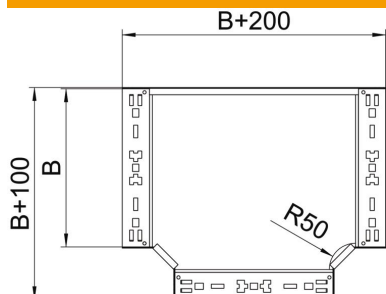

## Magic tee 110 FS

Item number: 6042020

Tee with quick connector system. For all cable tray types of 110 mm side height.

**St** Steel

**FS** Strip galvanized

### Master data

Item number	6042020
Type	RTM 150 FS
Description 1	T-branch piece
Description 2	with quick connector
Manufacturer	OBO
Dimension	110x500
Material	Steel
Surface	Strip galvanized
Surface standard	DIN EN 10346
Smallest sales unit	1
Unit of quantity	Piece
Weight	510.1 kg
Weight unit	kg/100 pc.

### Dimensions

Width	500 mm
Height	110 mm
Plate thickness	1.25 mm
Dimension B	500 mm