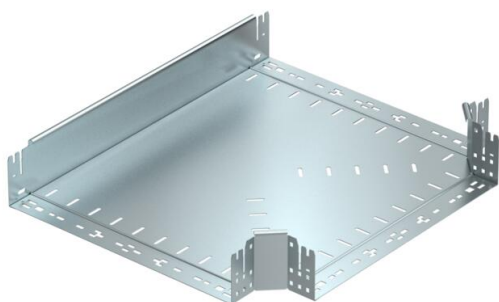

## Magic tee 110 FS

Item number: 6042020

Tee with quick connector system. For all cable tray types of 110 mm side height.

**St** Steel

**FS** Strip galvanized

### Master data

Item number	6042020
Type	RTM 150 FS
Description 1	T-branch piece
Description 2	with quick connector
Manufacturer	OBO
Dimension	110x500
Material	Steel
Surface	Strip galvanized
Surface standard	DIN EN 10346
Smallest sales unit	1
Unit of quantity	Piece
Weight	510.1 kg
Weight unit	kg/100 pc.

### Dimensions

Width	500 mm
Height	110 mm
Plate thickness	1.25 mm
Dimension B	500 mm

### Technical data

Bend (angle)	90°
Connector version	Integrated connector
Maintain electrical functions	no
NATO hole pattern	no
Change of direction	Horizontal
Rustproof steel, pickled	no
Wide-span version	no
Type of connector, cable support system	Screwed
Rail thickness	1.25 mm