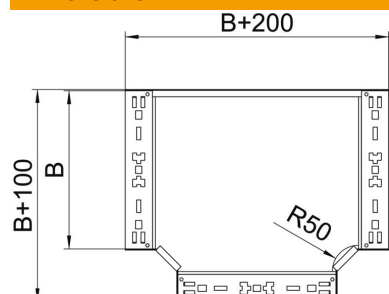

Technical data sheet

Magic tee 110 FS

Item number: 6042022

Tee with quick connector system. For all cable tray types of 110 mm side height.

St Steel

FS Strip galvanized

Master data

Item number	6042022
Type	RTM 160 FS
Description 1	T-branch piece
Description 2	with quick connector
Manufacturer	OBO
Dimension	110x600
Material	Steel
Surface	Strip galvanized
Surface standard	DIN EN 10346
Smallest sales unit	1
Unit of quantity	Piece
Weight	659.5 kg
Weight unit	kg/100 pc.

Technical data sheet

Magic tee 110 FS

Item number: 6042022

Dimensions

Width	600 mm
Height	110 mm
Plate thickness	1.25 mm
Dimension B	600 mm

Technical data

Bend (angle)	90°
Connector version	Integrated connector
Maintain electrical functions	no
NATO hole pattern	no
Change of direction	Horizontal
Rustproof steel, pickled	no
Wide-span version	no
Type of connector, cable support system	Screwed
Rail thickness	1.25 mm