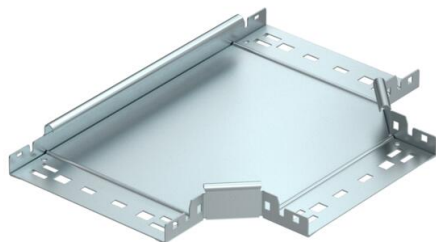

Technical data sheet

Magic T branch piece 35 FS

Item number: 6041034

T branch piece with quick connector system. For all cable tray types of 35 mm side height.
Fitting in round version. The inner radius of the fitting is 150 mm.

St Steel

FS Strip galvanized

Master data

| | |
|---------------------|----------------------|
| Item number | 6041034 |
| Type | RTM 330 FS |
| Description 1 | T-branch piece |
| Description 2 | with quick connector |
| Manufacturer | OBO |
| Dimension | 35x300 |
| Material | Steel |
| Surface | Strip galvanized |
| Surface standard | DIN EN 10346 |
| Smallest sales unit | 1 |
| Unit of quantity | Piece |
| Weight | 216.6 kg |
| Weight unit | kg/100 pc. |

Technical data sheet

Magic T branch piece 35 FS

Item number: 6041034

Dimensions

| | |
|-----------------|---------|
| Width | 300 mm |
| Width | 12 in |
| Height | 35 mm |
| Plate thickness | 1.25 mm |
| Dimension B | 300 mm |

Technical data

| | |
|---|----------------------|
| Bend (angle) | 90° |
| Connector version | Integrated connector |
| Maintain electrical functions | no |
| NATO hole pattern | no |
| Change of direction | Horizontal |
| Rustproof steel, pickled | no |
| Wide-span version | no |
| Type of connector, cable support system | Screwed |
| Rail thickness | 1.25 mm |