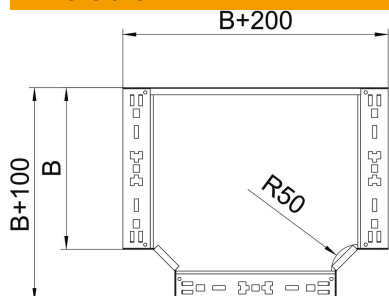

Technical data sheet

Magic T branch piece 35 FS

Item number: 6041034

T branch piece with quick connector system. For all cable tray types of 35 mm side height.
Fitting in round version. The inner radius of the fitting is 150 mm.

St Steel

FS Strip galvanized

Master data

| | |
|---------------------|----------------------|
| Item number | 6041034 |
| Type | RTM 330 FS |
| Description 1 | T-branch piece |
| Description 2 | with quick connector |
| Manufacturer | OBO |
| Dimension | 35x300 |
| Material | Steel |
| Surface | Strip galvanized |
| Surface standard | DIN EN 10346 |
| Smallest sales unit | 1 |
| Unit of quantity | Piece |
| Weight | 216.6 kg |
| Weight unit | kg/100 pc. |

Technical data sheet

Magic T branch piece 35 FS

Item number: 6041034

Dimensions

| | |
|-----------------|---------|
| Width | 300 mm |
| Width | 12 in |
| Height | 35 mm |
| Plate thickness | 1.25 mm |
| Dimension B | 300 mm |

Technical data

| | |
|---|----------------------|
| Bend (angle) | 90° |
| Connector version | Integrated connector |
| Maintain electrical functions | no |
| NATO hole pattern | no |
| Change of direction | Horizontal |
| Rustproof steel, pickled | no |
| Wide-span version | no |
| Type of connector, cable support system | Screwed |
| Rail thickness | 1.25 mm |