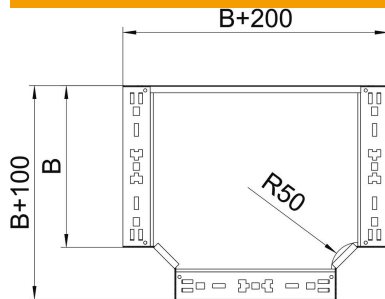

### Master data

Item number	6041326
Type	RTM 630 FS
Description 1	T-branch piece
Description 2	with quick connector
Manufacturer	OBO
Dimension	60x300
Material	Steel
Surface	Strip galvanized
Surface standard	DIN EN 10346
Smallest sales unit	1
Unit of quantity	Piece
Weight	228.42 kg
Weight unit	kg/100 pc.
CO2 Footprint (GWP) Cradle-to-Gate	7,0802 kg COe / 1 Piece

### Dimensions

Width	300 mm
Width	12 in
Height	60 mm
Plate thickness	1.25 mm
Dimension B	300 mm