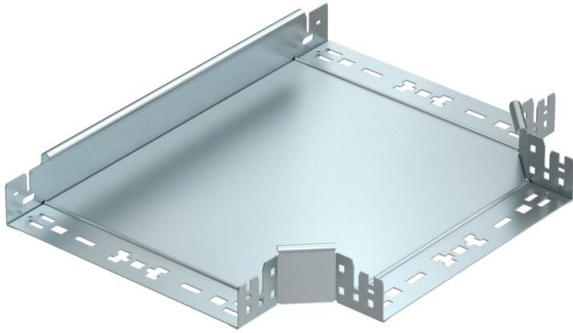

## Magic tee 60FS

Item number: 6041326

Tee branch piece with quick connector system. For all cable tray types of 60 mm side height.

- St** Steel
- FS** Strip galvanized

### Master data

Item number	6041326
Type	RTM 630 FS
Description 1	T-branch piece
Description 2	with quick connector
Manufacturer	OBO
Dimension	60x300
Material	Steel
Surface	Strip galvanized
Surface standard	DIN EN 10346
Smallest sales unit	1
Unit of quantity	Piece
Weight	228.42 kg
Weight unit	kg/100 pc.
CO2 Footprint (GWP) Cradle-to-Gate	7,0802 kg COe / 1 Piece

### Dimensions

Width	300 mm
Width	12 in
Height	60 mm
Plate thickness	1.25 mm
Dimension B	300 mm

### Technical data

Bend (angle)	90°
Connector version	Integrated connector
Maintain electrical functions	yes
NATO hole pattern	no
Change of direction	Horizontal
Rustproof steel, pickled	no
Wide-span version	no
Type of connector, cable support system	Screwed
Rail thickness	1.25 mm