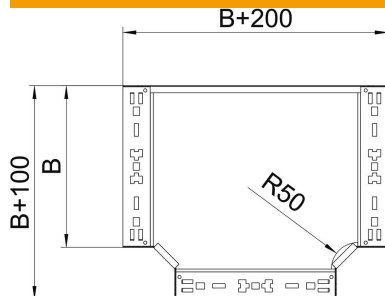

Technical data sheet

Magic tee 60FS

Item number: 6041328

Tee branch piece with quick connector system. For all cable tray types of 60 mm side height.

- St** Steel
- FS** Strip galvanized

Master data

Item number	6041328
Type	RTM 640 FS
Description 1	T-branch piece
Description 2	with quick connector
Manufacturer	OBO
Dimension	60x400
Material	Steel
Surface	Strip galvanized
Surface standard	DIN EN 10346
Smallest sales unit	1
Unit of quantity	Piece
Weight	335.6 kg
Weight unit	kg/100 pc.
CO2 Footprint (GWP) Cradle-to-Gate	11,9834 kg COe / 1 Piece

Technical data sheet

Magic tee 60FS

Item number: 6041328

Dimensions

Width	400 mm
Width	16 in
Height	60 mm
Plate thickness	1.25 mm
Dimension B	400 mm

Technical data

Bend (angle)	90°
Connector version	Integrated connector
Maintain electrical functions	yes
NATO hole pattern	no
Change of direction	Horizontal
Rustproof steel, pickled	no
Wide-span version	no
Type of connector, cable support system	Screwed
Rail thickness	1.25 mm