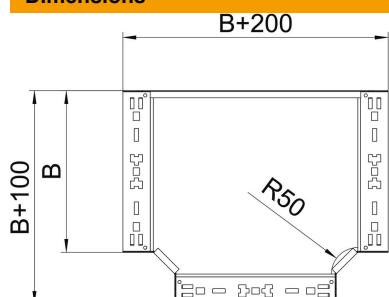

### Master data

Item number	6041332
Type	RTM 660 FS
Description 1	T-branch piece
Description 2	with quick connector
Manufacturer	OBO
Dimension	60x600
Material	Steel
Surface	Strip galvanized
Surface standard	DIN EN 10346
Smallest sales unit	1
Unit of quantity	Piece
Weight	605 kg
Weight unit	kg/100 pc.

### Dimensions

Width	600 mm
Width	24 in
Height	60 mm
Plate thickness	1.25 mm
Dimension B	600 mm