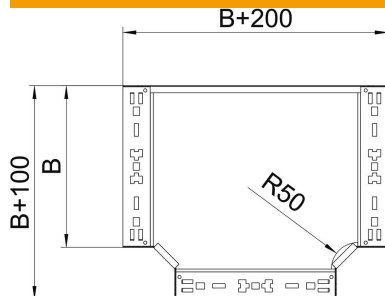

### Master data

Item number	6041354
Type	RTM 660 FT
Description 1	T-branch piece
Description 2	with quick connector
Manufacturer	OBO
Dimension	60x600
Material	Steel
Surface	Hot-dip galvanised
Surface standard	DIN EN ISO 1461
Smallest sales unit	1
Unit of quantity	Piece
Weight	648.8 kg
Weight unit	kg/100 pc.

### Dimensions

Width	600 mm
Height	60 mm
Plate thickness	1.25 mm
Dimension B	600 mm