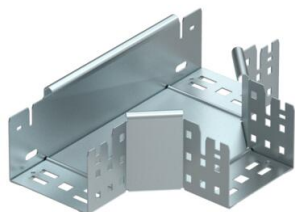

## Magic tee 85 FS

Item number: 6041660

Tee with quick connector system. For all cable tray types of 85 mm side height.

**St** Steel

**FS** Strip galvanized

### Master data

Item number	6041660
Type	RTM 810 FS
Description 1	T-branch piece
Description 2	with quick connector
Manufacturer	OBO
Dimension	85x100
Material	Steel
Surface	Strip galvanized
Surface standard	DIN EN 10346
Smallest sales unit	1
Unit of quantity	Piece
Weight	98.7 kg
Weight unit	kg/100 pc.

### Dimensions

Width	100 mm
Height	85 mm
Plate thickness	1.25 mm
Dimension B	100 mm

### Technical data

Bend (angle)	90°
Connector version	Integrated connector
Maintain electrical functions	no
NATO hole pattern	no
Change of direction	Horizontal
Rustproof steel, pickled	no
Wide-span version	no
Type of connector, cable support system	Screwed
Rail thickness	1.25 mm