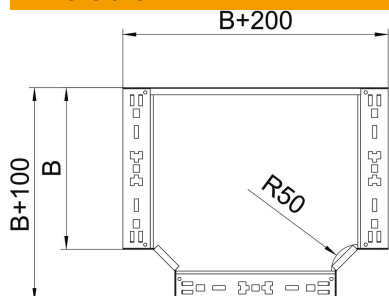

### Master data

Item number	6041660
Type	RTM 810 FS
Description 1	T-branch piece
Description 2	with quick connector
Manufacturer	OBO
Dimension	85x100
Material	Steel
Surface	Strip galvanized
Surface standard	DIN EN 10346
Smallest sales unit	1
Unit of quantity	Piece
Weight	98.7 kg
Weight unit	kg/100 pc.

### Dimensions

Width	100 mm
Height	85 mm
Plate thickness	1.25 mm
Dimension B	100 mm