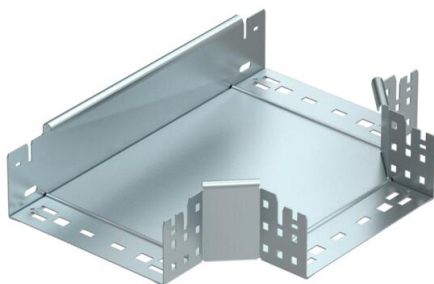

## Magic tee 85 FS

Item number: 6041662

Tee with quick connector system. For all cable tray types of 85 mm side height.

**St** Steel

**FS** Strip galvanized

### Master data

Item number	6041662
Type	RTM 820 FS
Description 1	T-branch piece
Description 2	with quick connector
Manufacturer	OBO
Dimension	85x200
Material	Steel
Surface	Strip galvanized
Surface standard	DIN EN 10346
Smallest sales unit	1
Unit of quantity	Piece
Weight	168.2 kg
Weight unit	kg/100 pc.
CO2 Footprint (GWP) Cradle-to-Gate	5,5848 kg COe / 1 Piece

### Dimensions

Width	200 mm
Height	85 mm
Plate thickness	1.25 mm
Dimension B	200 mm

### Technical data

Bend (angle)	90°
Connector version	Integrated connector
Maintain electrical functions	no
NATO hole pattern	no
Change of direction	Horizontal
Rustproof steel, pickled	no
Wide-span version	no
Type of connector, cable support system	Screwed
Rail thickness	1.25 mm