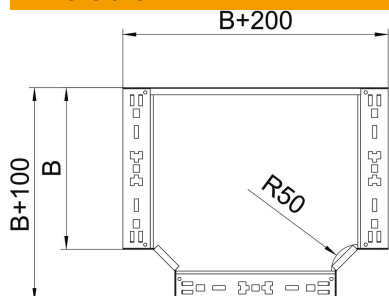

### Master data

Item number	6041662
Type	RTM 820 FS
Description 1	T-branch piece
Description 2	with quick connector
Manufacturer	OBO
Dimension	85x200
Material	Steel
Surface	Strip galvanized
Surface standard	DIN EN 10346
Smallest sales unit	1
Unit of quantity	Piece
Weight	168.2 kg
Weight unit	kg/100 pc.
CO2 Footprint (GWP) Cradle-to-Gate	5,5848 kg COe / 1 Piece

### Dimensions

Width	200 mm
Height	85 mm
Plate thickness	1.25 mm
Dimension B	200 mm