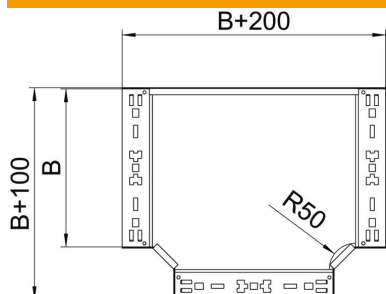

Technical data sheet

Magic tee 85 FT

Item number: 6041682

Tee with quick connector system. For all cable tray types of 85 mm side height.

- St** Steel
- FT** Hot-dip galvanised

Master data

Item number	6041682
Type	RTM 820 FT
Description 1	T-branch piece
Description 2	with quick connector
Manufacturer	OBO
Dimension	85x200
Material	Steel
Surface	Hot-dip galvanised
Surface standard	DIN EN ISO 1461
Smallest sales unit	1
Unit of quantity	Piece
Weight	180.4 kg
Weight unit	kg/100 pc.

Technical data sheet

Magic tee 85 FT

Item number: 6041682

Dimensions

Width	200 mm
Height	85 mm
Plate thickness	1.25 mm
Dimension B	200 mm

Technical data

Bend (angle)	90°
Connector version	Integrated connector
Maintain electrical functions	no
NATO hole pattern	no
Change of direction	Horizontal
Rustproof steel, pickled	no
Wide-span version	no
Type of connector, cable support system	Screwed
Rail thickness	1.25 mm