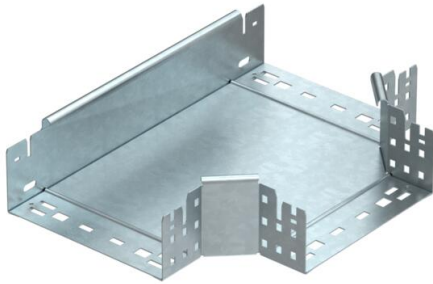

Technical data sheet

Magic tee 85 FT

Item number: 6041682

Tee with quick connector system. For all cable tray types of 85 mm side height.

- St** Steel
- FT** Hot-dip galvanised

Master data

Item number	6041682
Type	RTM 820 FT
Description 1	T-branch piece
Description 2	with quick connector
Manufacturer	OBO
Dimension	85x200
Material	Steel
Surface	Hot-dip galvanised
Surface standard	DIN EN ISO 1461
Smallest sales unit	1
Unit of quantity	Piece
Weight	180.4 kg
Weight unit	kg/100 pc.

Technical data sheet

Magic tee 85 FT

Item number: 6041682

Dimensions

Width	200 mm
Height	85 mm
Plate thickness	1.25 mm
Dimension B	200 mm

Technical data

Bend (angle)	90°
Connector version	Integrated connector
Maintain electrical functions	no
NATO hole pattern	no
Change of direction	Horizontal
Rustproof steel, pickled	no
Wide-span version	no
Type of connector, cable support system	Screwed
Rail thickness	1.25 mm