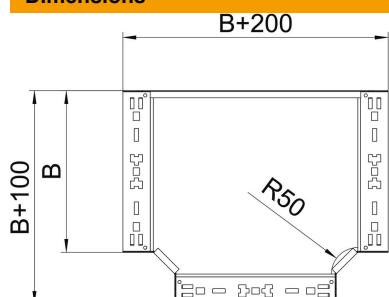

Technical data sheet

Magic tee 85 FS

Item number: 6041664

Tee with quick connector system. For all cable tray types of 85 mm side height.

St Steel

FS Strip galvanized

Master data

Item number	6041664
Type	RTM 830 FS
Description 1	T-branch piece
Description 2	with quick connector
Manufacturer	OBO
Dimension	85x300
Material	Steel
Surface	Strip galvanized
Surface standard	DIN EN 10346
Smallest sales unit	1
Unit of quantity	Piece
Weight	255.8 kg
Weight unit	kg/100 pc.

Technical data sheet

Magic tee 85 FS

Item number: 6041664

Dimensions

Width	300 mm
Height	85 mm
Plate thickness	1.25 mm
Dimension B	300 mm

Technical data

Bend (angle)	90°
Connector version	Integrated connector
Maintain electrical functions	no
NATO hole pattern	no
Change of direction	Horizontal
Rustproof steel, pickled	no
Wide-span version	no
Type of connector, cable support system	Screwed
Rail thickness	1.25 mm