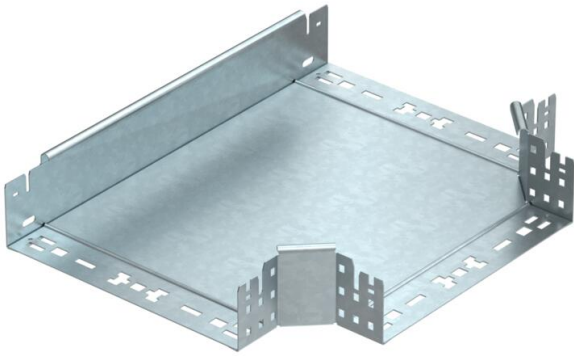

## Magic tee 85 FT

Item number: 6041684

Tee with quick connector system. For all cable tray types of 85 mm side height.

- St** Steel
- FT** Hot-dip galvanised

### Master data

|                     |                      |
|---------------------|----------------------|
| Item number         | 6041684              |
| Type                | RTM 830 FT           |
| Description 1       | T-branch piece       |
| Description 2       | with quick connector |
| Manufacturer        | OBO                  |
| Dimension           | 85x300               |
| Material            | Steel                |
| Surface             | Hot-dip galvanised   |
| Surface standard    | DIN EN ISO 1461      |
| Smallest sales unit | 1                    |
| Unit of quantity    | Piece                |
| Weight              | 274.3 kg             |
| Weight unit         | kg/100 pc.           |

### Dimensions

|                 |         |
|-----------------|---------|
| Width           | 300 mm  |
| Height          | 85 mm   |
| Plate thickness | 1.25 mm |
| Dimension B     | 300 mm  |

### Technical data

|   |                      |
|---|----------------------|
| Bend (angle)                            | 90°                  |
| Connector version                       | Integrated connector |
| Maintain electrical functions           | no                   |
| NATO hole pattern                       | no                   |
| Change of direction                     | Horizontal           |
| Rustproof steel, pickled                | no                   |
| Wide-span version                       | no                   |
| Type of connector, cable support system | Screwed              |
| Rail thickness                          | 1.25 mm              |