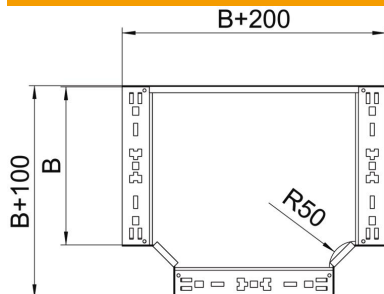

### Master data

|                     |                      |
|---------------------|----------------------|
| Item number         | 6041684              |
| Type                | RTM 830 FT           |
| Description 1       | T-branch piece       |
| Description 2       | with quick connector |
| Manufacturer        | OBO                  |
| Dimension           | 85x300               |
| Material            | Steel                |
| Surface             | Hot-dip galvanised   |
| Surface standard    | DIN EN ISO 1461      |
| Smallest sales unit | 1                    |
| Unit of quantity    | Piece                |
| Weight              | 274.3 kg             |
| Weight unit         | kg/100 pc.           |

### Dimensions

|                 |         |
|-----------------|---------|
| Width           | 300 mm  |
| Height          | 85 mm   |
| Plate thickness | 1.25 mm |
| Dimension B     | 300 mm  |