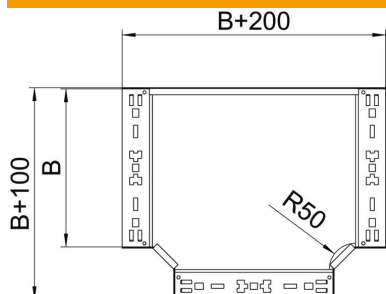

Technical data sheet

Magic tee 85 FT

Item number: 6041686

Tee with quick connector system. For all cable tray types of 85 mm side height.

- St** Steel
- FT** Hot-dip galvanised

Master data

Item number	6041686
Type	RTM 840 FT
Description 1	T-branch piece
Description 2	with quick connector
Manufacturer	OBO
Dimension	85x400
Material	Steel
Surface	Hot-dip galvanised
Surface standard	DIN EN ISO 1461
Smallest sales unit	1
Unit of quantity	Piece
Weight	384 kg
Weight unit	kg/100 pc.

Technical data sheet

Magic tee 85 FT

Item number: 6041686

Dimensions

Width	400 mm
Height	85 mm
Plate thickness	1.25 mm
Dimension B	400 mm

Technical data

Bend (angle)	90°
Connector version	Integrated connector
Maintain electrical functions	no
NATO hole pattern	no
Change of direction	Horizontal
Rustproof steel, pickled	no
Wide-span version	no
Type of connector, cable support system	Screwed
Rail thickness	1.25 mm