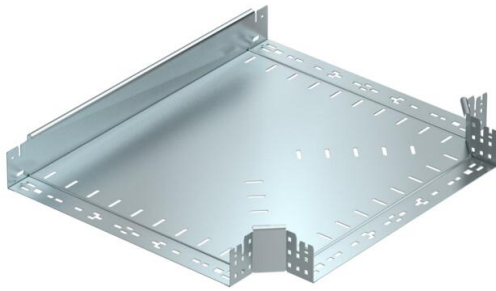

Technical data sheet

Magic tee 85 FS

Item number: 6041668

Tee with quick connector system. For all cable tray types of 85 mm side height.

St Steel

FS Strip galvanized

Master data

Item number	6041668
Type	RTM 850 FS
Description 1	T-branch piece
Description 2	with quick connector
Manufacturer	OBO
Dimension	85x500
Material	Steel
Surface	Strip galvanized
Surface standard	DIN EN 10346
Smallest sales unit	1
Unit of quantity	Piece
Weight	485.4 kg
Weight unit	kg/100 pc.

Technical data sheet

Magic tee 85 FS

Item number: 6041668

Dimensions

Width	500 mm
Height	85 mm
Plate thickness	1.25 mm
Dimension B	500 mm

Technical data

Bend (angle)	90°
Connector version	Integrated connector
Maintain electrical functions	no
NATO hole pattern	no
Change of direction	Horizontal
Rustproof steel, pickled	no
Wide-span version	no
Type of connector, cable support system	Screwed
Rail thickness	1.25 mm