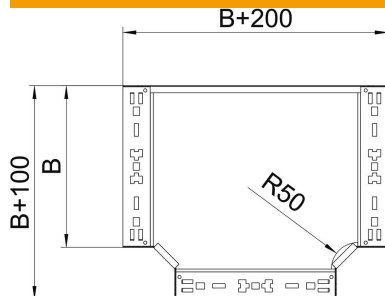

Technical data sheet

Magic tee 85 FS

Item number: 6041668

Tee with quick connector system. For all cable tray types of 85 mm side height.

St Steel

FS Strip galvanized

Master data

Item number	6041668
Type	RTM 850 FS
Description 1	T-branch piece
Description 2	with quick connector
Manufacturer	OBO
Dimension	85x500
Material	Steel
Surface	Strip galvanized
Surface standard	DIN EN 10346
Smallest sales unit	1
Unit of quantity	Piece
Weight	485.4 kg
Weight unit	kg/100 pc.

Technical data sheet

Magic tee 85 FS

Item number: 6041668

Dimensions

Width	500 mm
Height	85 mm
Plate thickness	1.25 mm
Dimension B	500 mm

Technical data

Bend (angle)	90°
Connector version	Integrated connector
Maintain electrical functions	no
NATO hole pattern	no
Change of direction	Horizontal
Rustproof steel, pickled	no
Wide-span version	no
Type of connector, cable support system	Screwed
Rail thickness	1.25 mm