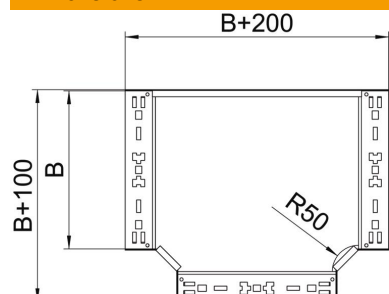

### Master data

Item number	6041688
Type	RTM 850 FT
Description 1	T-branch piece
Description 2	with quick connector
Manufacturer	OBO
Dimension	85x500
Material	Steel
Surface	Hot-dip galvanised
Surface standard	DIN EN ISO 1461
Smallest sales unit	1
Unit of quantity	Piece
Weight	520.5 kg
Weight unit	kg/100 pc.

### Dimensions

Width	500 mm
Height	85 mm
Plate thickness	1.25 mm
Dimension B	500 mm