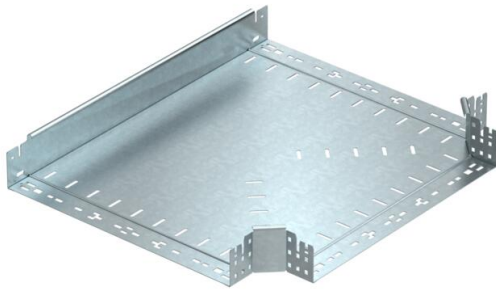

## Magic tee 85 FT

Item number: 6041688

Tee with quick connector system. For all cable tray types of 85 mm side height.

- St** Steel
- FT** Hot-dip galvanised

### Master data

Item number	6041688
Type	RTM 850 FT
Description 1	T-branch piece
Description 2	with quick connector
Manufacturer	OBO
Dimension	85x500
Material	Steel
Surface	Hot-dip galvanised
Surface standard	DIN EN ISO 1461
Smallest sales unit	1
Unit of quantity	Piece
Weight	520.5 kg
Weight unit	kg/100 pc.

### Dimensions

Width	500 mm
Height	85 mm
Plate thickness	1.25 mm
Dimension B	500 mm

### Technical data

Bend (angle)	90°
Connector version	Integrated connector
Maintain electrical functions	no
NATO hole pattern	no
Change of direction	Horizontal
Rustproof steel, pickled	no
Wide-span version	no
Type of connector, cable support system	Screwed
Rail thickness	1.25 mm