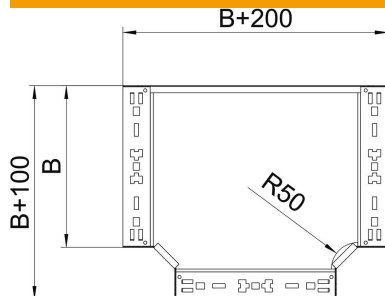

### Master data

Item number	6041670
Type	RTM 860 FS
Description 1	T-branch piece
Description 2	with quick connector
Manufacturer	OBO
Dimension	85x600
Material	Steel
Surface	Strip galvanized
Surface standard	DIN EN 10346
Smallest sales unit	1
Unit of quantity	Piece
Weight	632.4 kg
Weight unit	kg/100 pc.

### Dimensions

Width	600 mm
Height	85 mm
Plate thickness	1.25 mm
Dimension B	600 mm