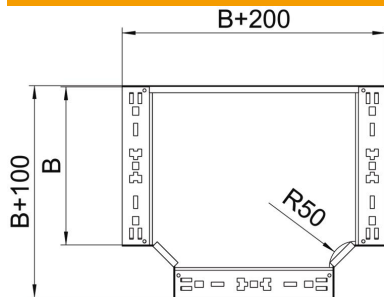

Technical data sheet

Magic tee 85 FT

Item number: 6041690

Tee with quick connector system. For all cable tray types of 85 mm side height.

- St** Steel
- FT** Hot-dip galvanised

Master data

Item number	6041690
Type	RTM 860 FT
Description 1	T-branch piece
Description 2	with quick connector
Manufacturer	OBO
Dimension	85x600
Material	Steel
Surface	Hot-dip galvanised
Surface standard	DIN EN ISO 1461
Smallest sales unit	1
Unit of quantity	Piece
Weight	678.2 kg
Weight unit	kg/100 pc.

Technical data sheet

Magic tee 85 FT

Item number: 6041690

Dimensions

Width	600 mm
Height	85 mm
Plate thickness	1.25 mm
Dimension B	600 mm

Technical data

Bend (angle)	90°
Connector version	Integrated connector
Maintain electrical functions	no
NATO hole pattern	no
Change of direction	Horizontal
Rustproof steel, pickled	no
Wide-span version	no
Type of connector, cable support system	Screwed
Rail thickness	1.25 mm