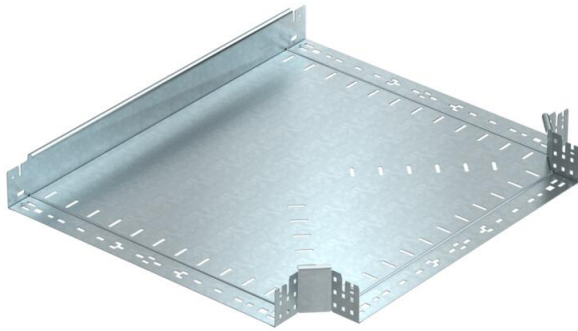

Technical data sheet

Magic tee 85 FT

Item number: 6041690

Tee with quick connector system. For all cable tray types of 85 mm side height.

- St** Steel
- FT** Hot-dip galvanised

Master data

Item number	6041690
Type	RTM 860 FT
Description 1	T-branch piece
Description 2	with quick connector
Manufacturer	OBO
Dimension	85x600
Material	Steel
Surface	Hot-dip galvanised
Surface standard	DIN EN ISO 1461
Smallest sales unit	1
Unit of quantity	Piece
Weight	678.2 kg
Weight unit	kg/100 pc.

Technical data sheet

Magic tee 85 FT

Item number: 6041690

Dimensions

Width	600 mm
Height	85 mm
Plate thickness	1.25 mm
Dimension B	600 mm

Technical data

Bend (angle)	90°
Connector version	Integrated connector
Maintain electrical functions	no
NATO hole pattern	no
Change of direction	Horizontal
Rustproof steel, pickled	no
Wide-span version	no
Type of connector, cable support system	Screwed
Rail thickness	1.25 mm