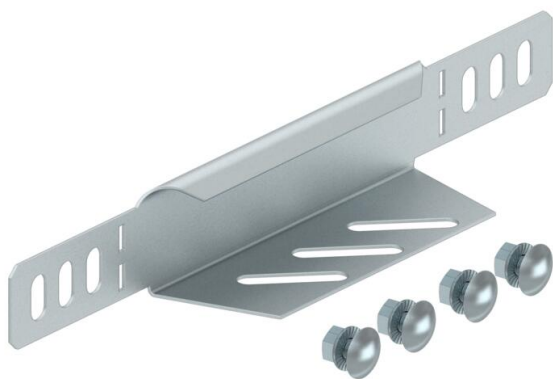

## Reducer / stop-end FS

Item number: 7108109

Reducer/stop-end for cable trays with side height 35 mm.  
From a width of 150 mm, a perforated bottom flange is available.

Including appropriate fastening material.

**St** Steel

**FS** Strip galvanized

### Master data

|                                    |                             |
|------------------------------------|-----------------------------|
| Item number                        | 7108109                     |
| Type                               | RWEB 310 FS                 |
| Description 1                      | Reducer profile/end closure |
| Description 2                      | for cable tray              |
| Manufacturer                       | OBO                         |
| Dimension                          | 35x100                      |
| Colour                             | zinc                        |
| Material                           | Steel                       |
| Surface                            | Strip galvanized            |
| Surface standard                   | DIN EN 10346                |
| Smallest sales unit                | 1                           |
| Unit of quantity                   | Piece                       |
| Weight                             | 7.917 kg                    |
| Weight unit                        | kg/100 pc.                  |
| CO2 Footprint (GWP) Cradle-to-Gate | 0,2729 kg CO2e / 1 Piece    |