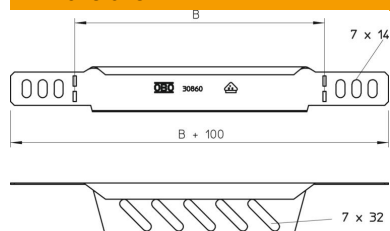

### Master data

|                                    |                             |
|------------------------------------|-----------------------------|
| Item number                        | 7108109                     |
| Type                               | RWEB 310 FS                 |
| Description 1                      | Reducer profile/end closure |
| Description 2                      | for cable tray              |
| Manufacturer                       | OBO                         |
| Dimension                          | 35x100                      |
| Colour                             | zinc                        |
| Material                           | Steel                       |
| Surface                            | Strip galvanized            |
| Surface standard                   | DIN EN 10346                |
| Smallest sales unit                | 1                           |
| Unit of quantity                   | Piece                       |
| Weight                             | 7.917 kg                    |
| Weight unit                        | kg/100 pc.                  |
| CO2 Footprint (GWP) Cradle-to-Gate | 0,2729 kg CO2e / 1 Piece    |

## Dimensions

|                 |        |
|-----------------|--------|
| Width           | 100 mm |
| Width           | 4 in   |
| Height          | 35 mm  |
| Height          | 1 in   |
| Plate thickness | 1 mm   |
| Dimension B     | 100 mm |