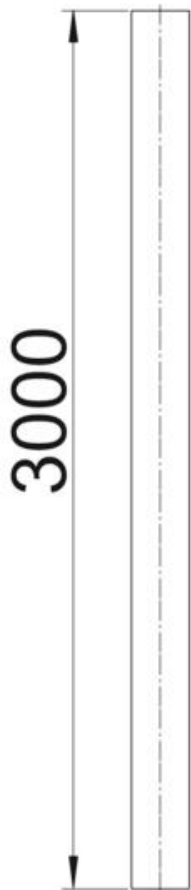

Technical data sheet

Hot-dip galvanised steel pipe, without thread

Item number: 2046597

Electrical installation pipe without threaded ends according to EN 61386-1 for mechanical protection of cables. With burr-free inner wall. Corrosion protection class 4 (high).

- St** Steel
- FT** Hot-dip galvanised

Master data

| | |
|------------------------------------|--------------------------|
| Item number | 2046597 |
| Type | S40W FT |
| Description 1 | Plug-in conduit |
| Description 2 | without thread |
| Manufacturer | OBO |
| Dimension | Ø40, 3000mm |
| Material | Steel |
| Surface | Hot-dip galvanised |
| Surface standard | DIN EN ISO 1461 |
| Smallest sales unit | 15 |
| Unit of quantity | Metre |
| Weight | 139.7 kg |
| Weight unit | kg/100 m |
| CO2 Footprint (GWP) Cradle-to-Gate | 3,2045 kg CO2e / 1 Meter |

Technical data sheet

Hot-dip galvanised steel pipe, without thread

Item number: 2046597

Dimensions

| | |
|------------------|----------|
| Length | 3,000 mm |
| Dimension D | 40 mm |
| Dimension L | 3,000 mm |
| Dimension m (mm) | M40 |
| Dimension t | 1.2 mm |