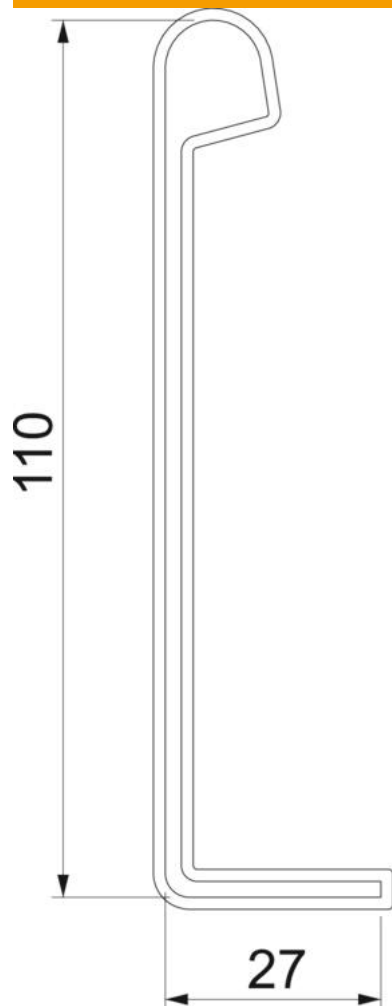

Technical data sheet

End cap

Item number: 6222553

End cap to cover cable ladder ends of side height 110 mm.

PE Polyethylene

Master data

Item number	6222553
Type	SKH 110 OR
Description 1	Protective cap
Description 2	for cable ladder
Manufacturer	OBO
Dimension	H110mm
Colour	Pastel orange; RAL 2003
Material	Polyethylene
Smallest sales unit	20
Unit of quantity	Pair
Weight	1.84 kg
Weight unit	kg/100 pairs

Technical data sheet

End cap

Item number: 6222553

Dimensions

Length	110 mm
Height	110 mm

Technical data

Version for	End cap
Suitable for profile shapes	L profile