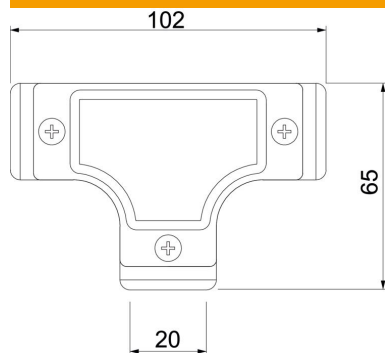

## Control T piece with thread

Item number: 2047605

Die-cast aluminium T piece, with internal thread, for mounting in pipe sections as a junction.

Removable cover for easier cable routing and later checking.

### Master data

Item number	2047605
Type	SKTM20W ALU
Description 1	Control T piece
Description 2	with thread
Manufacturer	OBO
Dimension	M20x1,5
Material	Cast aluminium
Smallest sales unit	5
Unit of quantity	Piece
Weight	13.5 kg
Weight unit	kg/100 pc.
CO2 Footprint (GWP) Cradle-to-Gate	1,7186 kg CO2e / 1 Piece

### Dimensions

Length	102 mm
Dimension D	65 mm
Dimension L	102 mm
Dimension m (mm)	M20x1,5

### Technical data

Version for	Thread
Thread	M20x1,5
Size	20
Halogen-free	no
Brushed surface	no
Polished surface	no