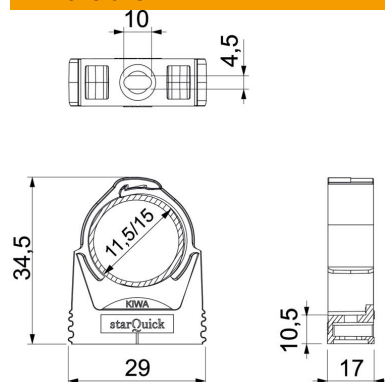

Technical data sheet

starQuick clip

Item number: 2146061

Highly stable clip to accept plastic and metal electrical and sanitary pipes, as well as the Quick Pipe electrical installation pipe. Universal fastening options on walls, ceilings and steel structures, both indoors and outdoors. Flexible clamping range of several millimetres. Toolless pipe mounting. Can be arranged to up to Ø 28 mm, also with OBO Quick starQuick clip. For high load values, can be combined with double bracket. Can be mounted on profile rails for variable spacings and numbers of clips.

PA Polyamide

Master data

Item number	2146061
Type	SQ-12 LGR
Description 1	starQuick clip
Manufacturer	OBO
Dimension	11,5-15mm
Colour	Light grey; RAL 7035
Material	Polyamide
Smallest sales unit	100
Unit of quantity	Piece
Weight	0.54 kg
Weight unit	kg/100 pc.

Technical data sheet

starQuick clip

Item number: 2146061

Dimensions

Dimension A	29 mm
Dimension B	17 mm
Dimension E	10 mm
Dimension F	4.5 mm
Dimension h	10.5 mm
Dimension H	34.5 mm

Technical data

Expandable	yes
Number of cables/pipes	1
Fastening type	Screw hole
Breaking load	0.55 kN
Flame-resistant	acc. to VDE 0471/DIN 695 Part 2-1, test temperature 650°C
Closed	yes
Halogen-free	yes
With inlay	no
Nominal size	12-14
Snap system	yes
Quick clip installation	Duchgangsloch mit starQuick-Mutter M6 oder M8
Clamping range D, max.	15 mm
Clamping range D, min.	11.5 mm
UV-resistant	yes