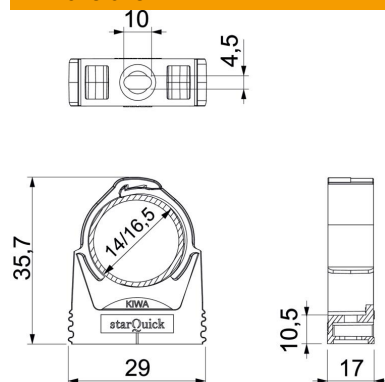

Technical data sheet

starQuick clip

Item number: 2146096

Highly stable clip to accept plastic and metal electrical and sanitary pipes, as well as the Quick Pipe electrical installation pipe. Universal fastening options on walls, ceilings and steel structures, both indoors and outdoors. Flexible clamping range of several millimetres. Toolless pipe mounting. Can be arranged to up to Ø 28 mm, also with OBO Quick starQuick clip. For high load values, can be combined with double bracket. Can be mounted on profile rails for variable spacings and numbers of clips.

PA Polyamide

Master data

Item number	2146096
Type	SQ-15 LGR
Description 1	starQuick clip
Manufacturer	OBO
Dimension	14-16,5mm
Colour	Light grey; RAL 7035
Material	Polyamide
Smallest sales unit	100
Unit of quantity	Piece
Weight	0.584 kg
Weight unit	kg/100 pc.

Technical data sheet

starQuick clip

Item number: 2146096

Dimensions

Dimension A	29 mm
Dimension B	17 mm
Dimension E	10 mm
Dimension F	4.5 mm
Dimension h	10.5 mm
Dimension H	35.7 mm

Technical data

Expandable	yes
Number of cables/pipes	1
Fastening type	Screw hole
Breaking load	0.6 kN
Flame-resistant	acc. to VDE 0471/DIN 695 Part 2-1, test temperature 650°C
Closed	yes
Halogen-free	yes
With inlay	no
Nominal size	15-16
Snap system	yes
Quick clip installation	Duchgangsloch mit starQuick-Mutter M6 oder M8
Clamping range D, max.	16.5 mm
Clamping range D, min.	14 mm
UV-resistant	yes