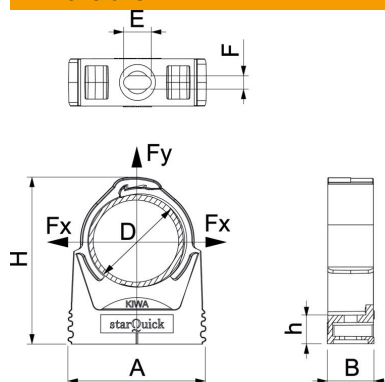

Technical data sheet

starQuick clip

Item number: 2146118

Highly stable clip to accept plastic and metal electrical and sanitary pipes, as well as the Quick Pipe electrical installation pipe. Universal fastening options on walls, ceilings and steel structures, both indoors and outdoors. Flexible clamping range of several millimetres. Toolless pipe mounting. Can be arranged to up to Ø 28 mm, also with OBO Quick starQuick clip. For high load values, can be combined with double bracket. Can be mounted on profile rails for variable spacings and numbers of clips.

PA Polyamide

Master data

Item number	2146118
Type	SQ-17 LGR
Description 1	starQuick clip
Manufacturer	OBO
Dimension	16-20mm
Colour	Light grey; RAL 7035
Material	Polyamide
Smallest sales unit	100
Unit of quantity	Piece
Weight	0.64 kg
Weight unit	kg/100 pc.

Technical data sheet

starQuick clip

Item number: 2146118

Dimensions

Dimension A	29 mm
Dimension B	17 mm
Dimension E	10 mm
Dimension F	4.5 mm
Dimension h	10.5 mm
Dimension H	39.8 mm

Technical data

Expandable	yes
Number of cables/pipes	1
Fastening type	Screw hole
Breaking load	0.7 kN
Flame-resistant	acc. to VDE 0471/DIN 695 Part 2-1, test temperature 650°C
Closed	yes
Halogen-free	yes
With inlay	no
Nominal size	17-19
Snap system	yes
Quick clip installation	Duchgangsloch mit starQuick-Mutter M6 oder M8
Clamping range D, max.	20 mm
Clamping range D, min.	16 mm
UV-resistant	yes