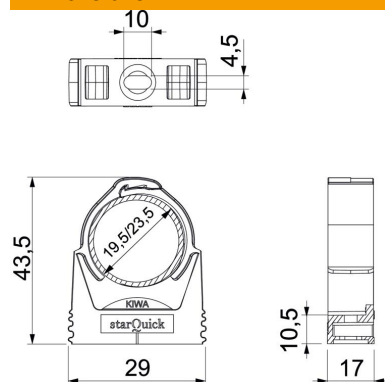

Technical data sheet

starQuick clip

Item number: 2146134

Highly stable clip to accept plastic and metal electrical and sanitary pipes, as well as the Quick Pipe electrical installation pipe. Universal fastening options on walls, ceilings and steel structures, both indoors and outdoors. Flexible clamping range of several millimetres. Toolless pipe mounting. Can be arranged to up to Ø 28 mm, also with OBO Quick starQuick clip. For high load values, can be combined with double bracket. Can be mounted on profile rails for variable spacings and numbers of clips.

PA Polyamide

Master data

Item number	2146134
Type	SQ-20 LGR
Description 1	starQuick clip
Manufacturer	OBO
Dimension	19,5-23,5mm
Colour	Light grey; RAL 7035
Material	Polyamide
Smallest sales unit	50
Unit of quantity	Piece
Weight	0.67 kg
Weight unit	kg/100 pc.

Technical data sheet

starQuick clip

Item number: 2146134

Dimensions

Dimension A	29 mm
Dimension B	17 mm
Dimension E	10 mm
Dimension F	4.5 mm
Dimension h	10.5 mm
Dimension H	43.5 mm

Technical data

Expandable	yes
Number of cables/pipes	1
Fastening type	Screw hole
Breaking load	0.8 kN
Flame-resistant	acc. to VDE 0471/DIN 695 Part 2-1, test temperature 650°C
Closed	yes
Halogen-free	yes
With inlay	no
Nominal size	20-23
Snap system	yes
Quick clip installation	Duchgangsloch mit starQuick-Mutter M6 oder M8
Clamping range D, max.	23.5 mm
Clamping range D, min.	19.5 mm
UV-resistant	yes