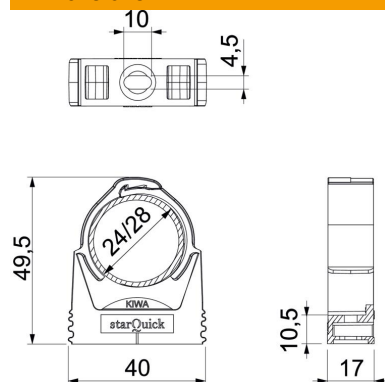

Technical data sheet

starQuick clip

Item number: 2146207

Highly stable clip to accept plastic and metal electrical and sanitary pipes, as well as the Quick Pipe electrical installation pipe. Universal fastening options on walls, ceilings and steel structures, both indoors and outdoors. Flexible clamping range of several millimetres. Toolless pipe mounting. Can be arranged to up to Ø 28 mm, also with OBO Quick starQuick clip. For high load values, can be combined with double bracket. Can be mounted on profile rails for variable spacings and numbers of clips.

PA Polyamide

Master data

Item number	2146207
Type	SQ-25 LGR
Description 1	starQuick clip
Manufacturer	OBO
Dimension	24-28mm
Colour	Light grey; RAL 7035
Material	Polyamide
Smallest sales unit	50
Unit of quantity	Piece
Weight	0.97 kg
Weight unit	kg/100 pc.

Technical data sheet

starQuick clip

Item number: 2146207

Dimensions

Dimension A	40 mm
Dimension B	17 mm
Dimension E	10 mm
Dimension F	4.5 mm
Dimension h	10.5 mm
Dimension H	49.5 mm

Technical data

Expandable	yes
Number of cables/pipes	1
Fastening type	Screw hole
Breaking load	0.85 kN
Flame-resistant	acc. to VDE 0471/DIN 695 Part 2-1, test temperature 650°C
Closed	yes
Halogen-free	yes
With inlay	no
Nominal size	25-28
Snap system	yes
Quick clip installation	Duchgangsloch mit starQuick-Mutter M6 oder M8
Clamping range D, max.	28 mm
Clamping range D, min.	24 mm
UV-resistant	yes