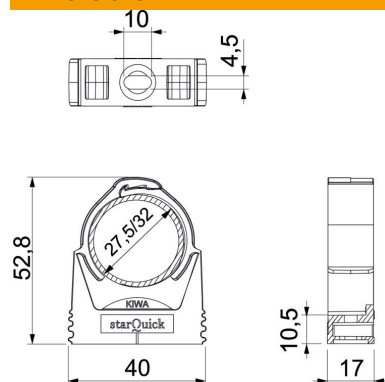

Technical data sheet

starQuick clip

Item number: 2146215

Highly stable clip to accept plastic and metal electrical and sanitary pipes, as well as the Quick Pipe electrical installation pipe. Universal fastening options on walls, ceilings and steel structures, both indoors and outdoors. Flexible clamping range of several millimetres. Toolless pipe mounting. Can be arranged to up to Ø 28 mm, also with OBO Quick starQuick clip. For high load values, can be combined with double bracket. Can be mounted on profile rails for variable spacings and numbers of clips.

PA Polyamide

Master data

Item number	2146215
Type	SQ-28 LGR
Description 1	starQuick clip
Manufacturer	OBO
Dimension	27,5-32mm
Colour	Light grey; RAL 7035
Material	Polyamide
Smallest sales unit	50
Unit of quantity	Piece
Weight	1.07 kg
Weight unit	kg/100 pc.

Technical data sheet

starQuick clip

Item number: 2146215

Dimensions

Dimension A	40 mm
Dimension B	17 mm
Dimension E	10 mm
Dimension F	4.5 mm
Dimension h	10.5 mm
Dimension H	52.8 mm

Technical data

Expandable	yes
Number of cables/pipes	1
Fastening type	Screw hole
Breaking load	0.9 kN
Flame-resistant	acc. to VDE 0471/DIN 695 Part 2-1, test temperature 650°C
Closed	yes
Halogen-free	yes
With inlay	no
Nominal size	28-32
Snap system	yes
Quick clip installation	Duchgangsloch mit starQuick-Mutter M6 oder M8
Clamping range D, max.	32 mm
Clamping range D, min.	27.5 mm
UV-resistant	yes